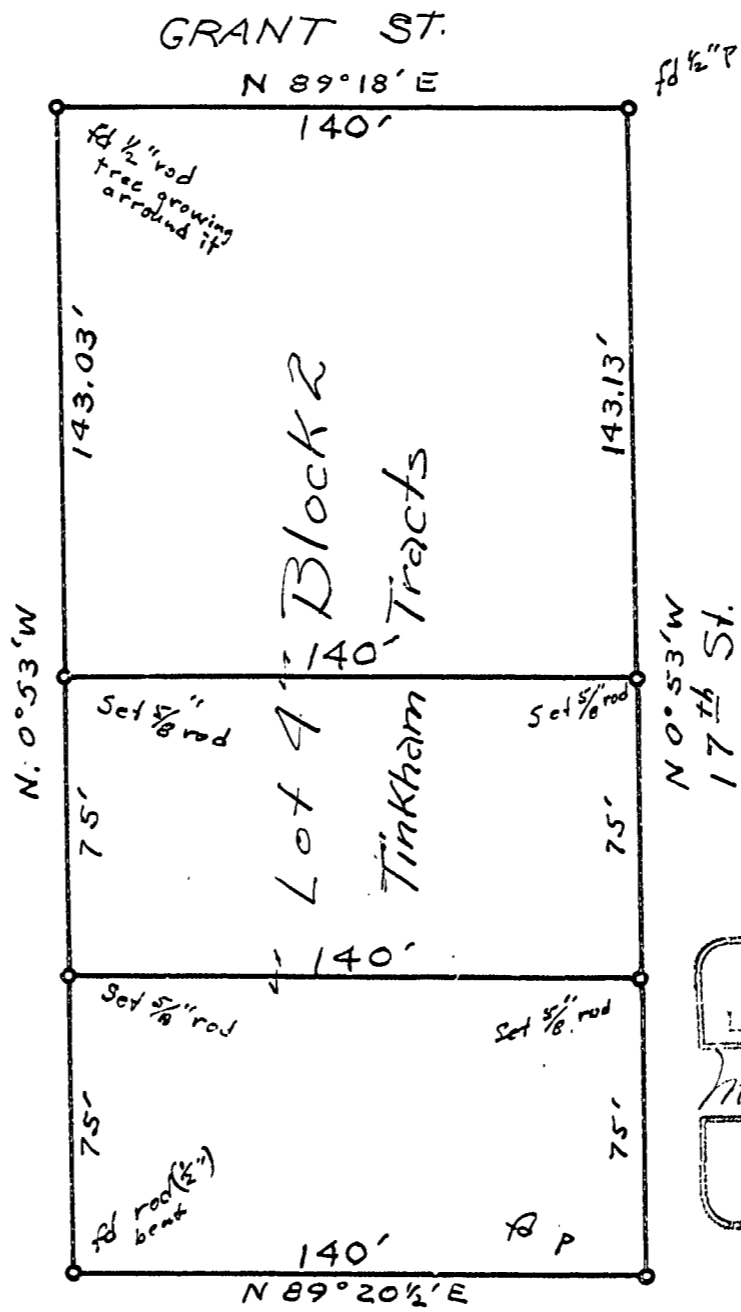

2335

KENT FERRIS

LOT 4, BLOCK 2 - TINKHAM TRACTS CORVALLIS, OREGON

SCALE: 1 in = 50 ft.

July 7, 1952.

REGISTERED
OREGON
 LAND SURVEYOR
Martin L. Beyerlein
 NOV. 5, 1948
 MARTIN L. BEYERLEIN
 247