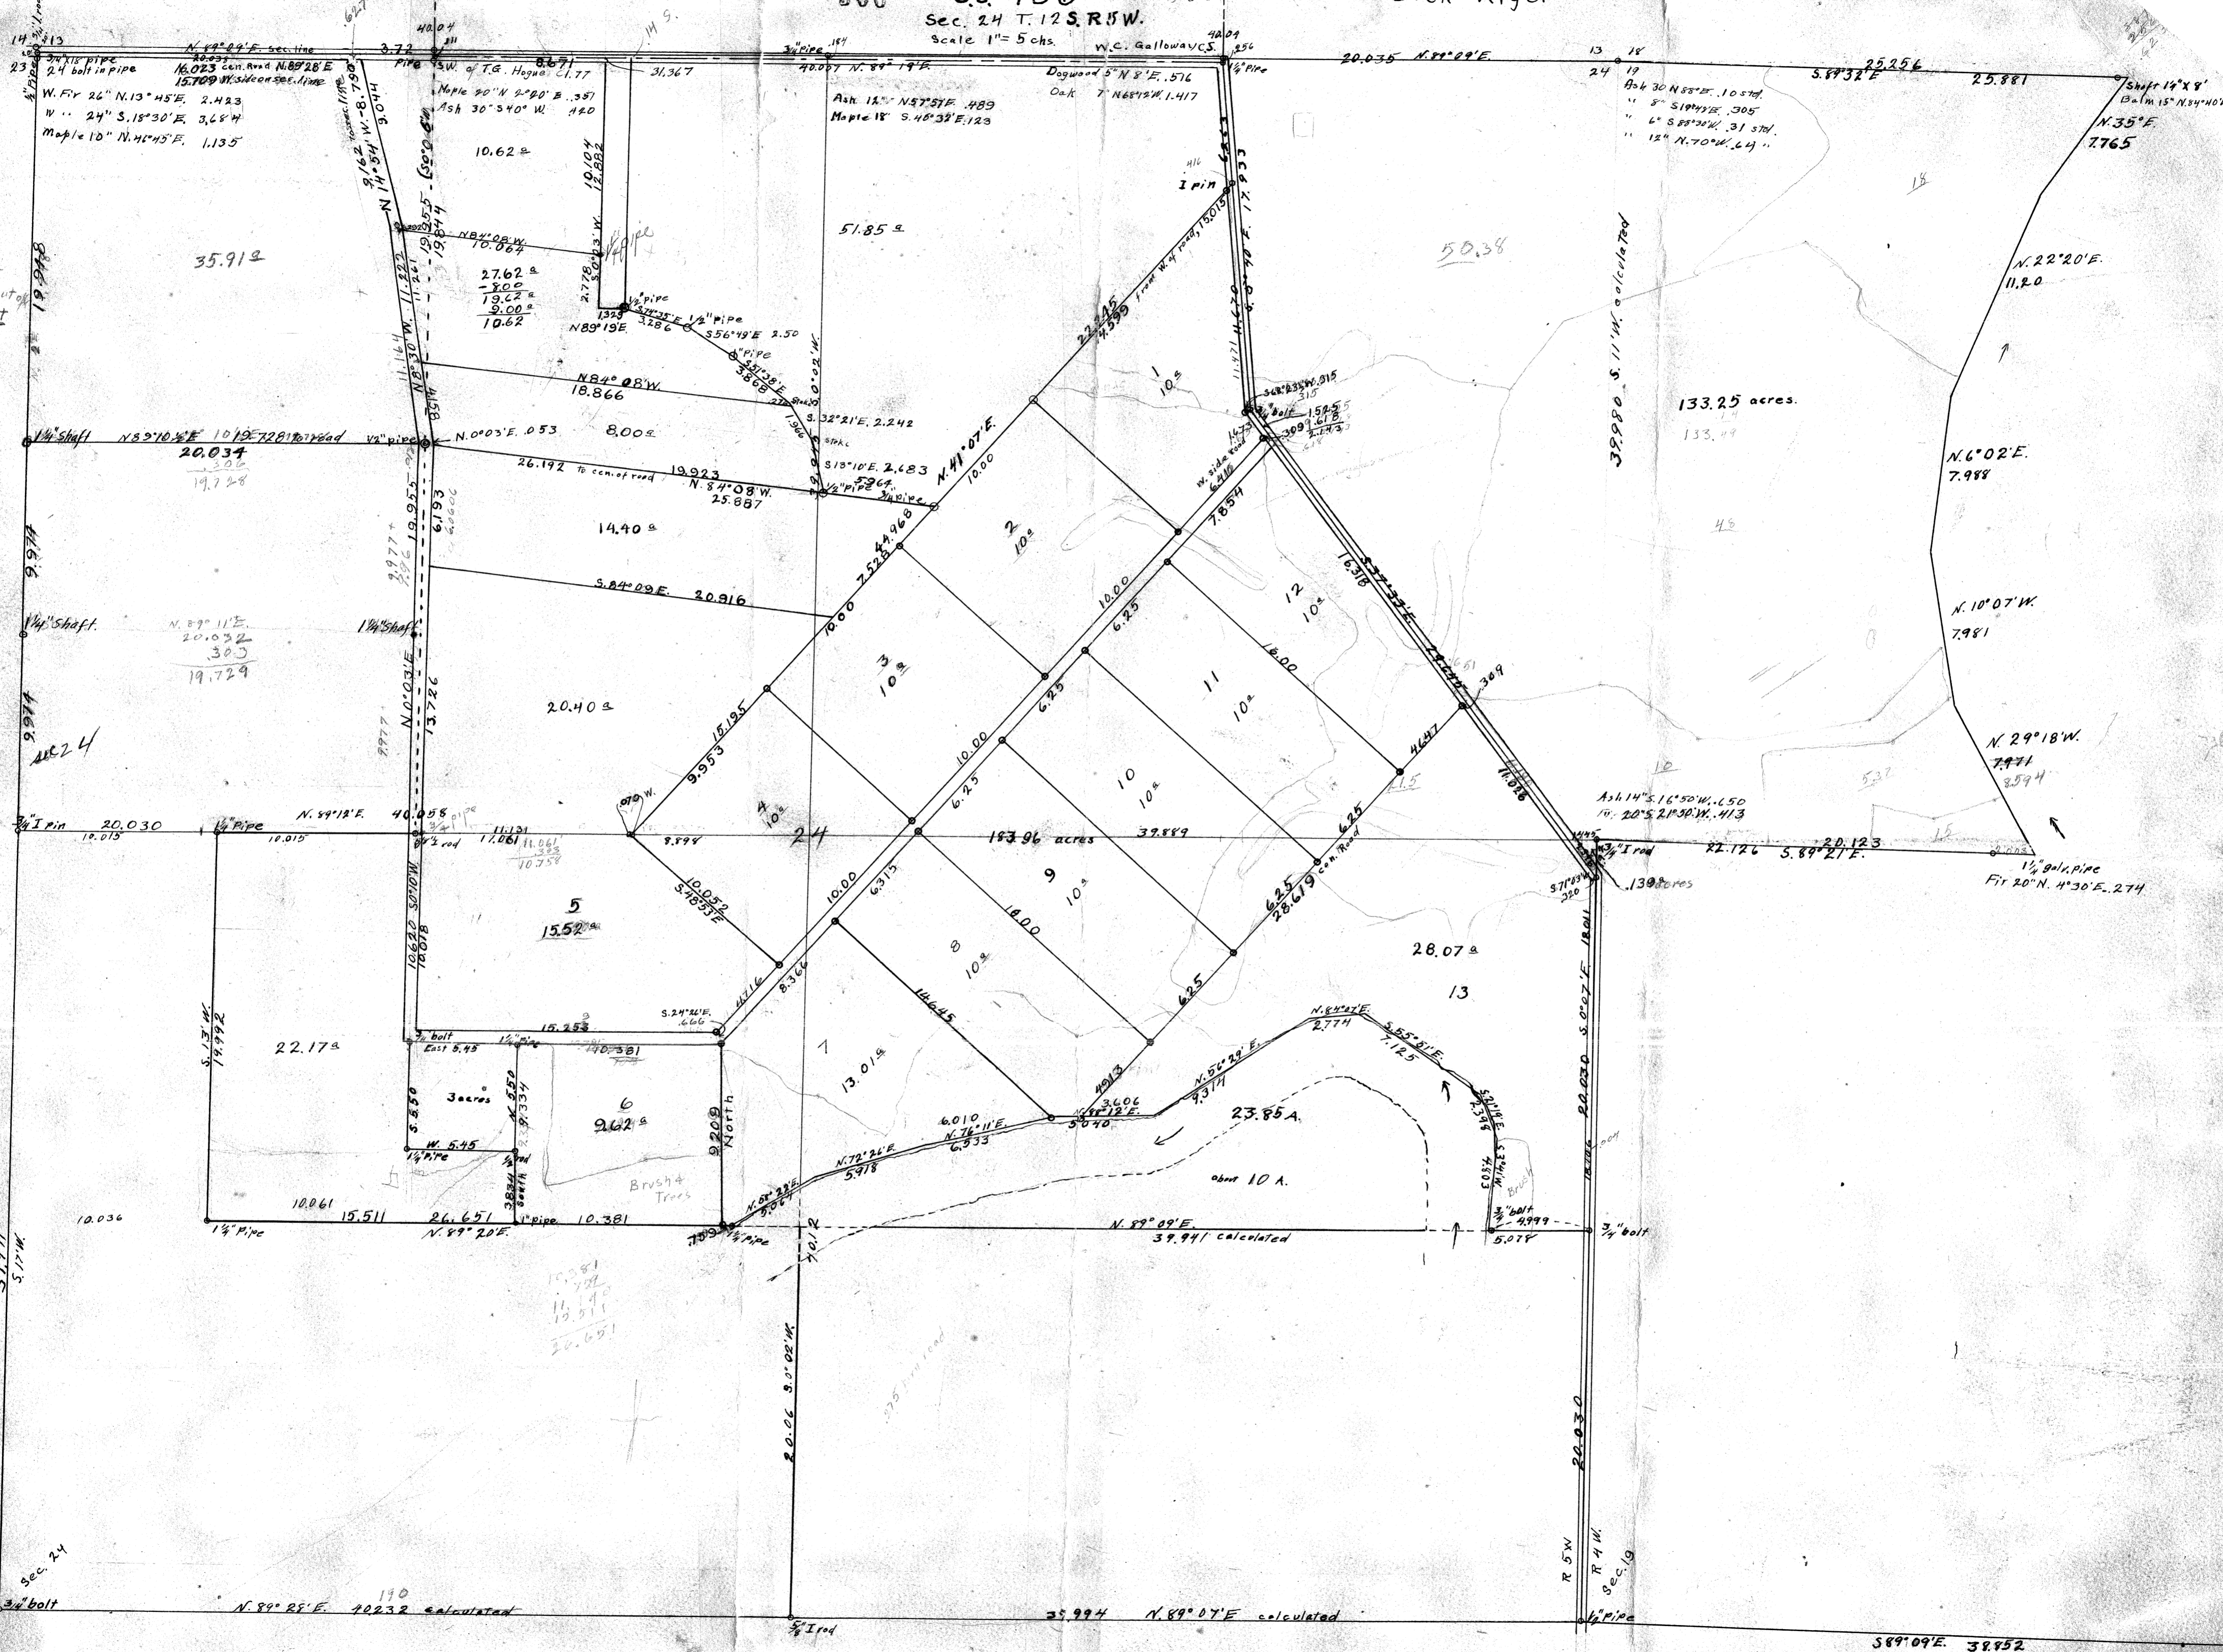

12-5-00051

506

C.S.#186

506

Dick Kiger

Sec. 24 T. 12 S. R. 5 W.

Scale 1" = 5 chs.

W.C. Galloway VCS.

Lot 1
44.892
- 1.81^a cut off
43.082 ±

Lot 2
31.012

sec. 23

12-4-19
12-5-24

3600
120
3600
3600
3600

589°09'E. 38.952