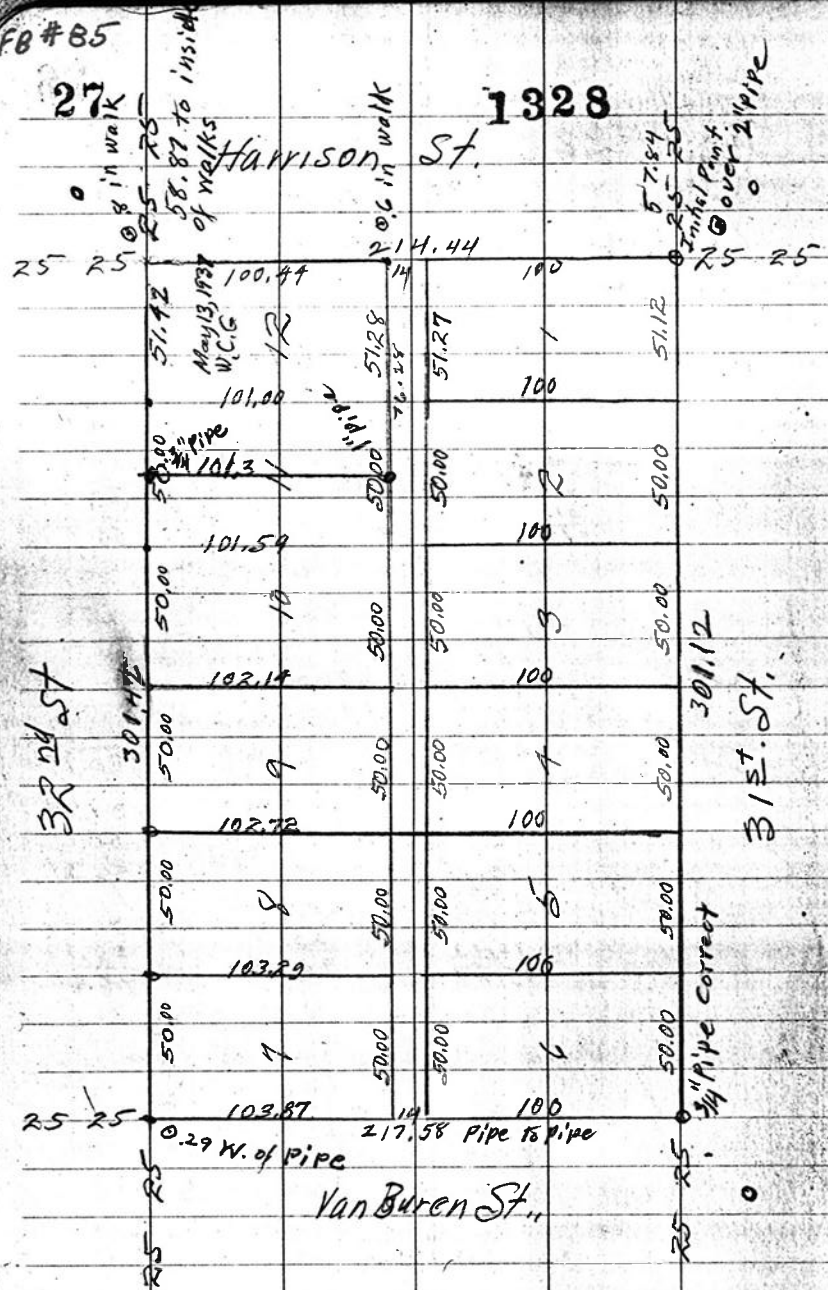

C.S. # 1328

Hillcrest Addition

F.B. 85-27

FB #85

27

1328

Mr. Sprague

Block 1 Lot 12 & 14 1/2 of Lot 11.
 Hill Crest Add.
 (Lot 1 College Holmes)

5/7/37 R.J.S. 1 hour.