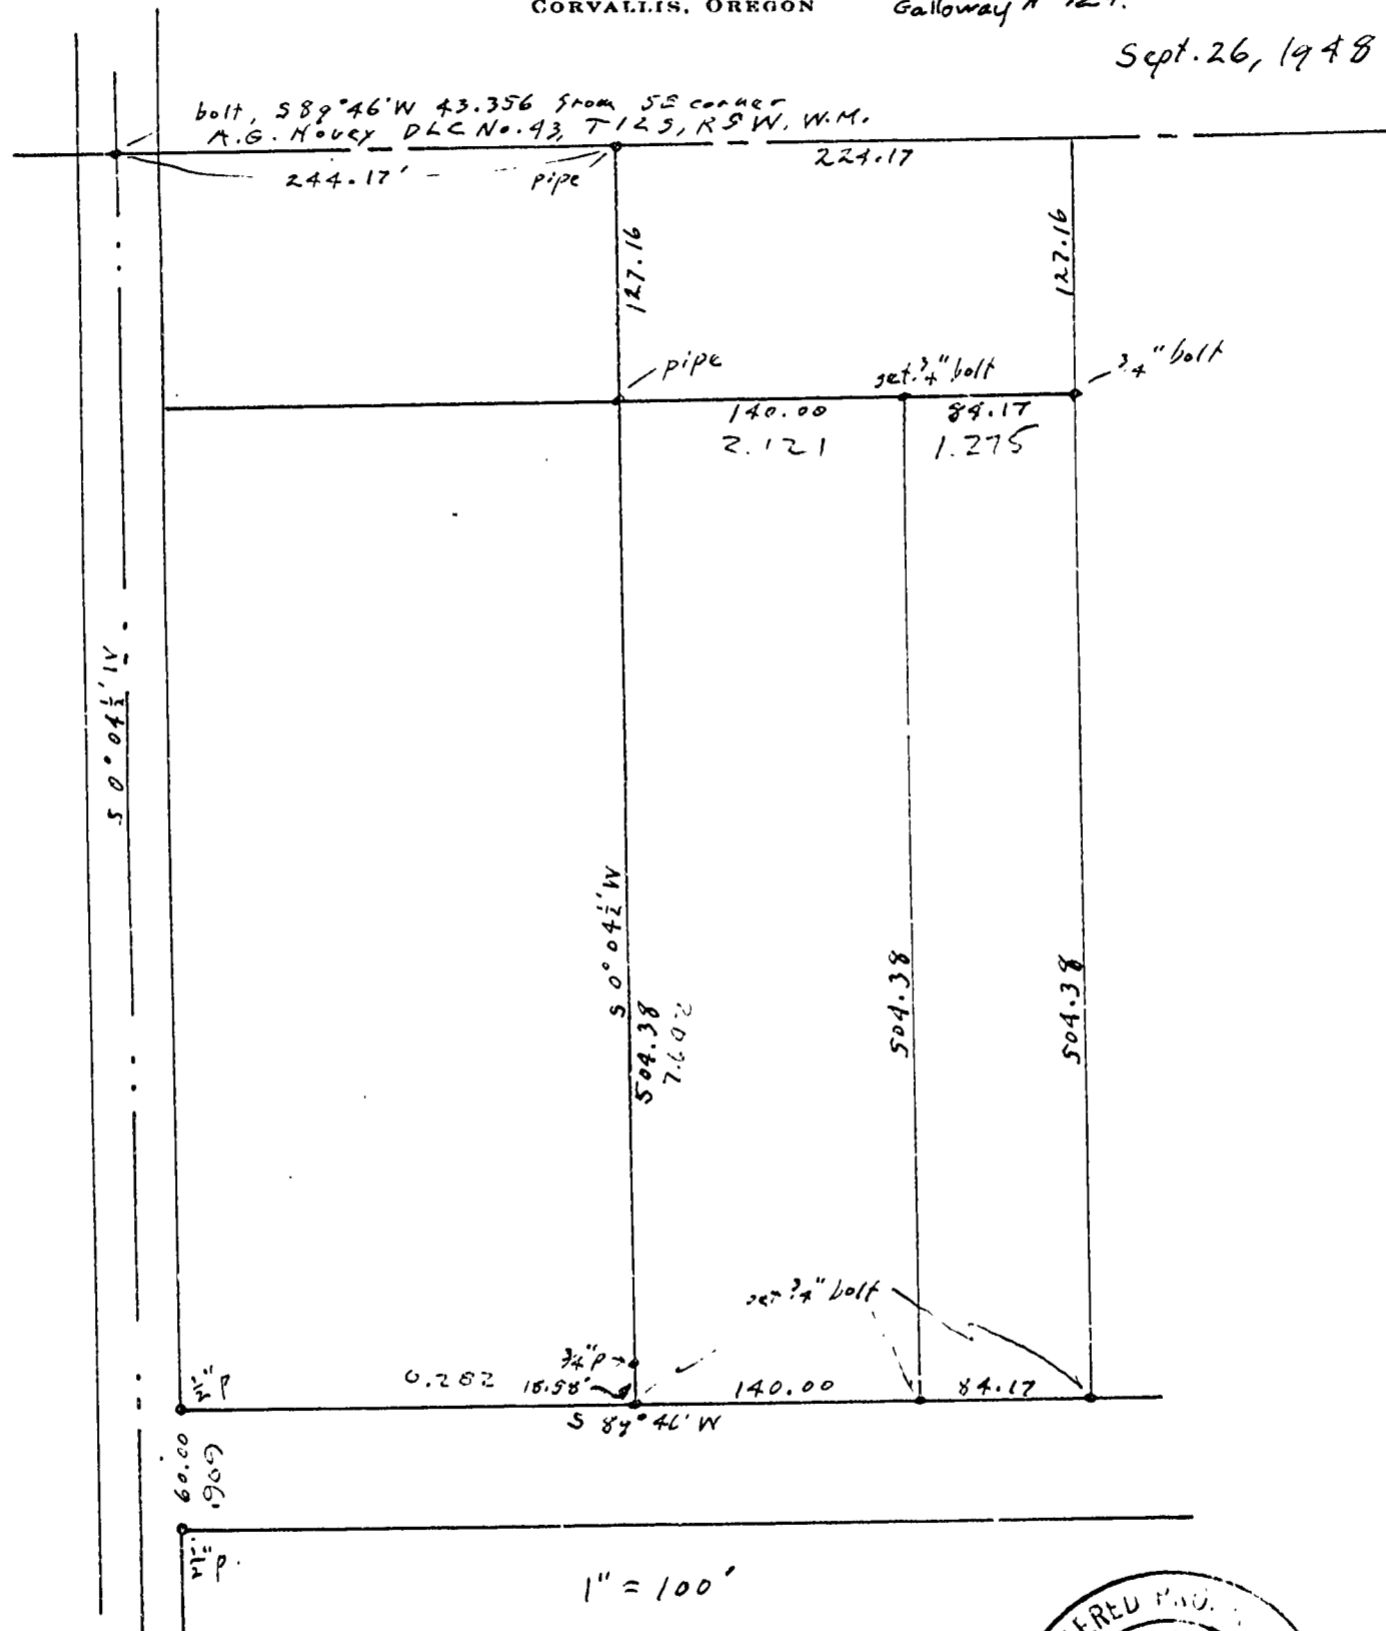

OTTO H. MEYER
 CIVIL ENGINEER
 621 North 35th Street
 CORVALLIS, OREGON

2046
 Galloway No. 124.

Sept. 26, 1948

3.00
 3.39