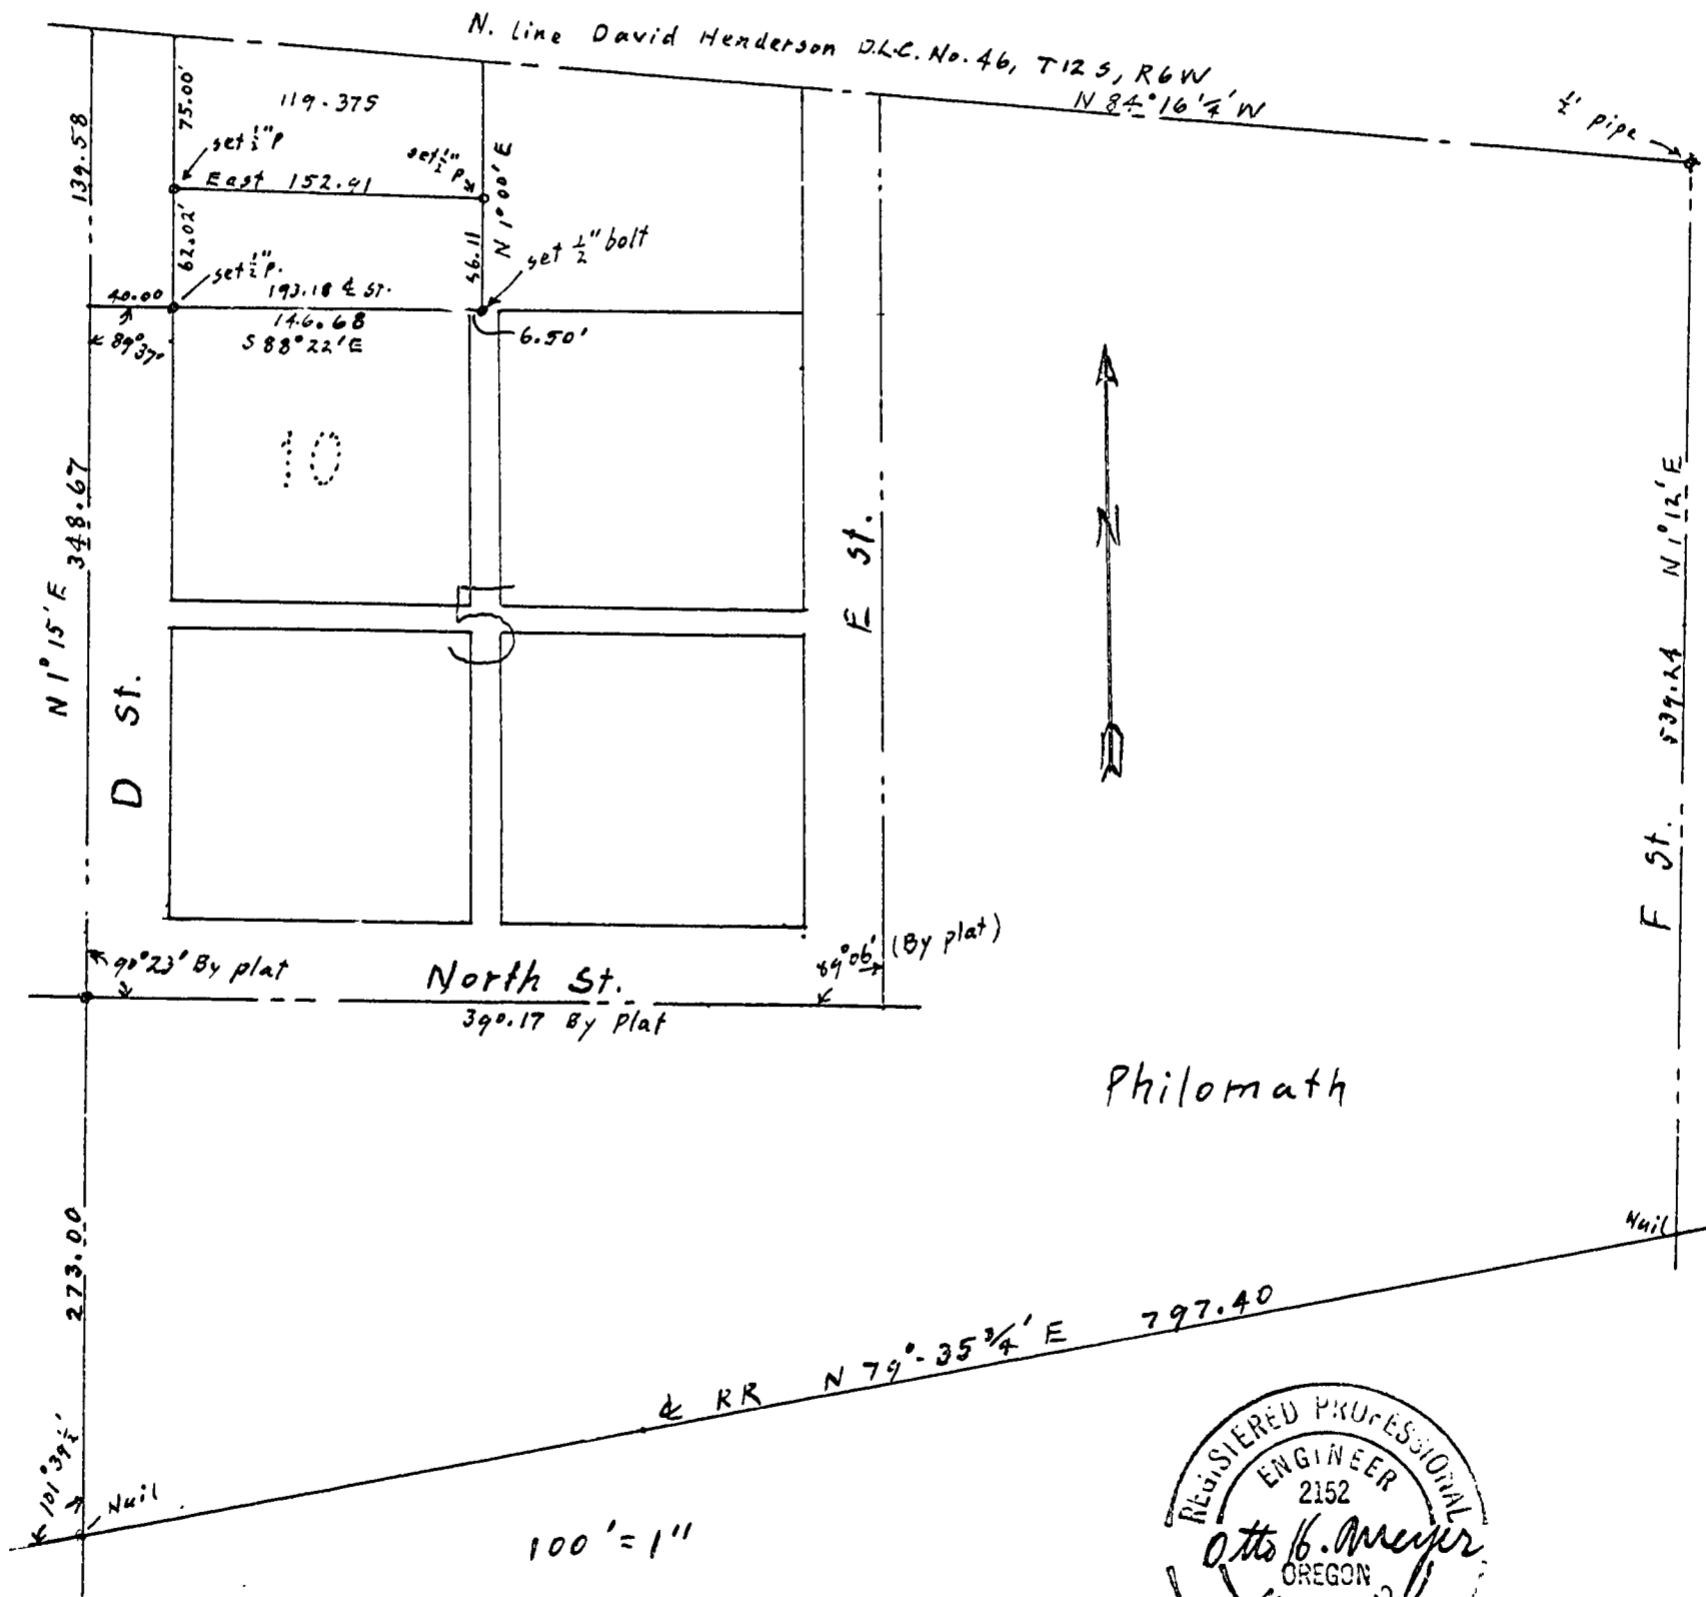

OTTO H. MEYER  
 CIVIL ENGINEER  
 621 North 35th Street  
 CORVALLIS, OREGON

2149

Nov. 11, 1949

OTTO H. MEYER  
 CIVIL ENGINEER  
 621 North 35th Street  
 CORVALLIS, OREGON

2149

Nov. 11, 1949