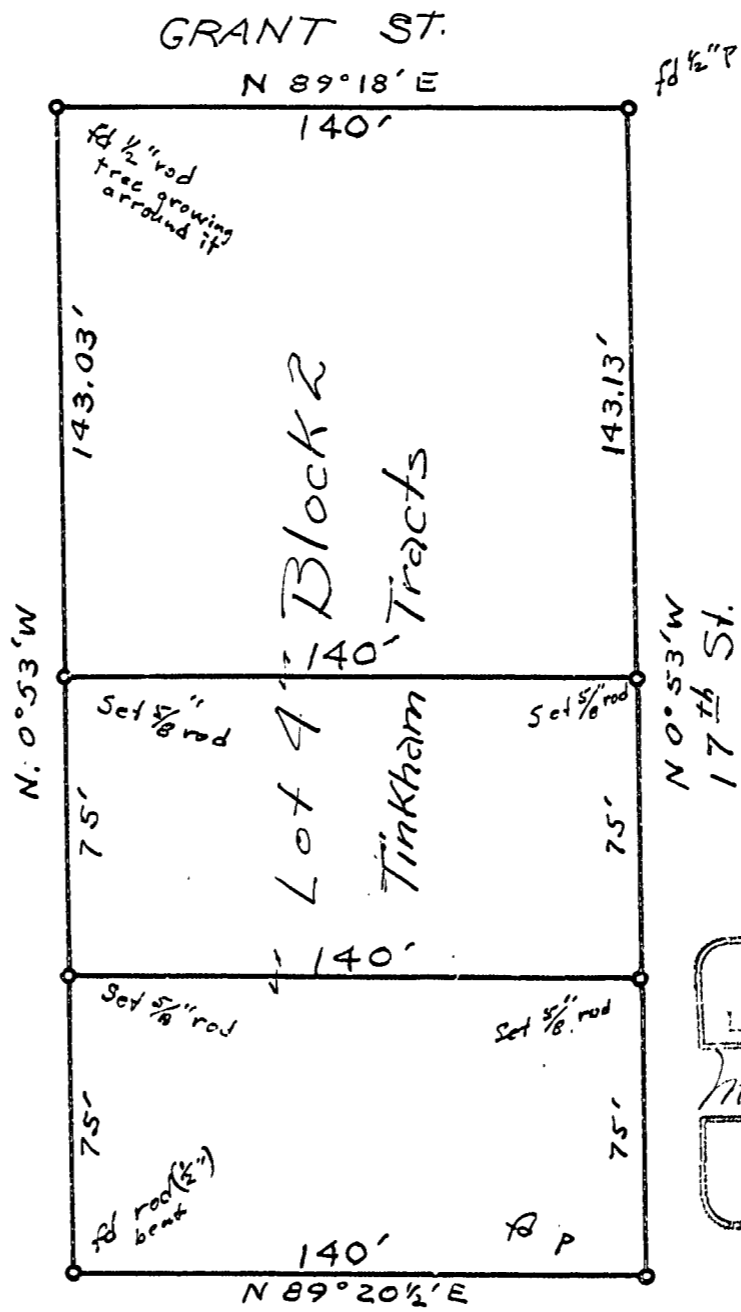

# KENT FERRIS

LOT 4, BLOCK 2 - TINKHAM TRACTS  
CORVALLIS, OREGON

SCALE: 1 in = 50 ft.

July 7, 1952.

REGISTERED  
OREGON  
LAND SURVEYOR  
*Martin L. Beyerlein*  
NOV. 5, 1948  
MARTIN L. BEYERLEIN  
247

Blk 2 Timkham Tracts 4 hr  
 G.S. # J2-54 1 trip  
 2399 4 rods