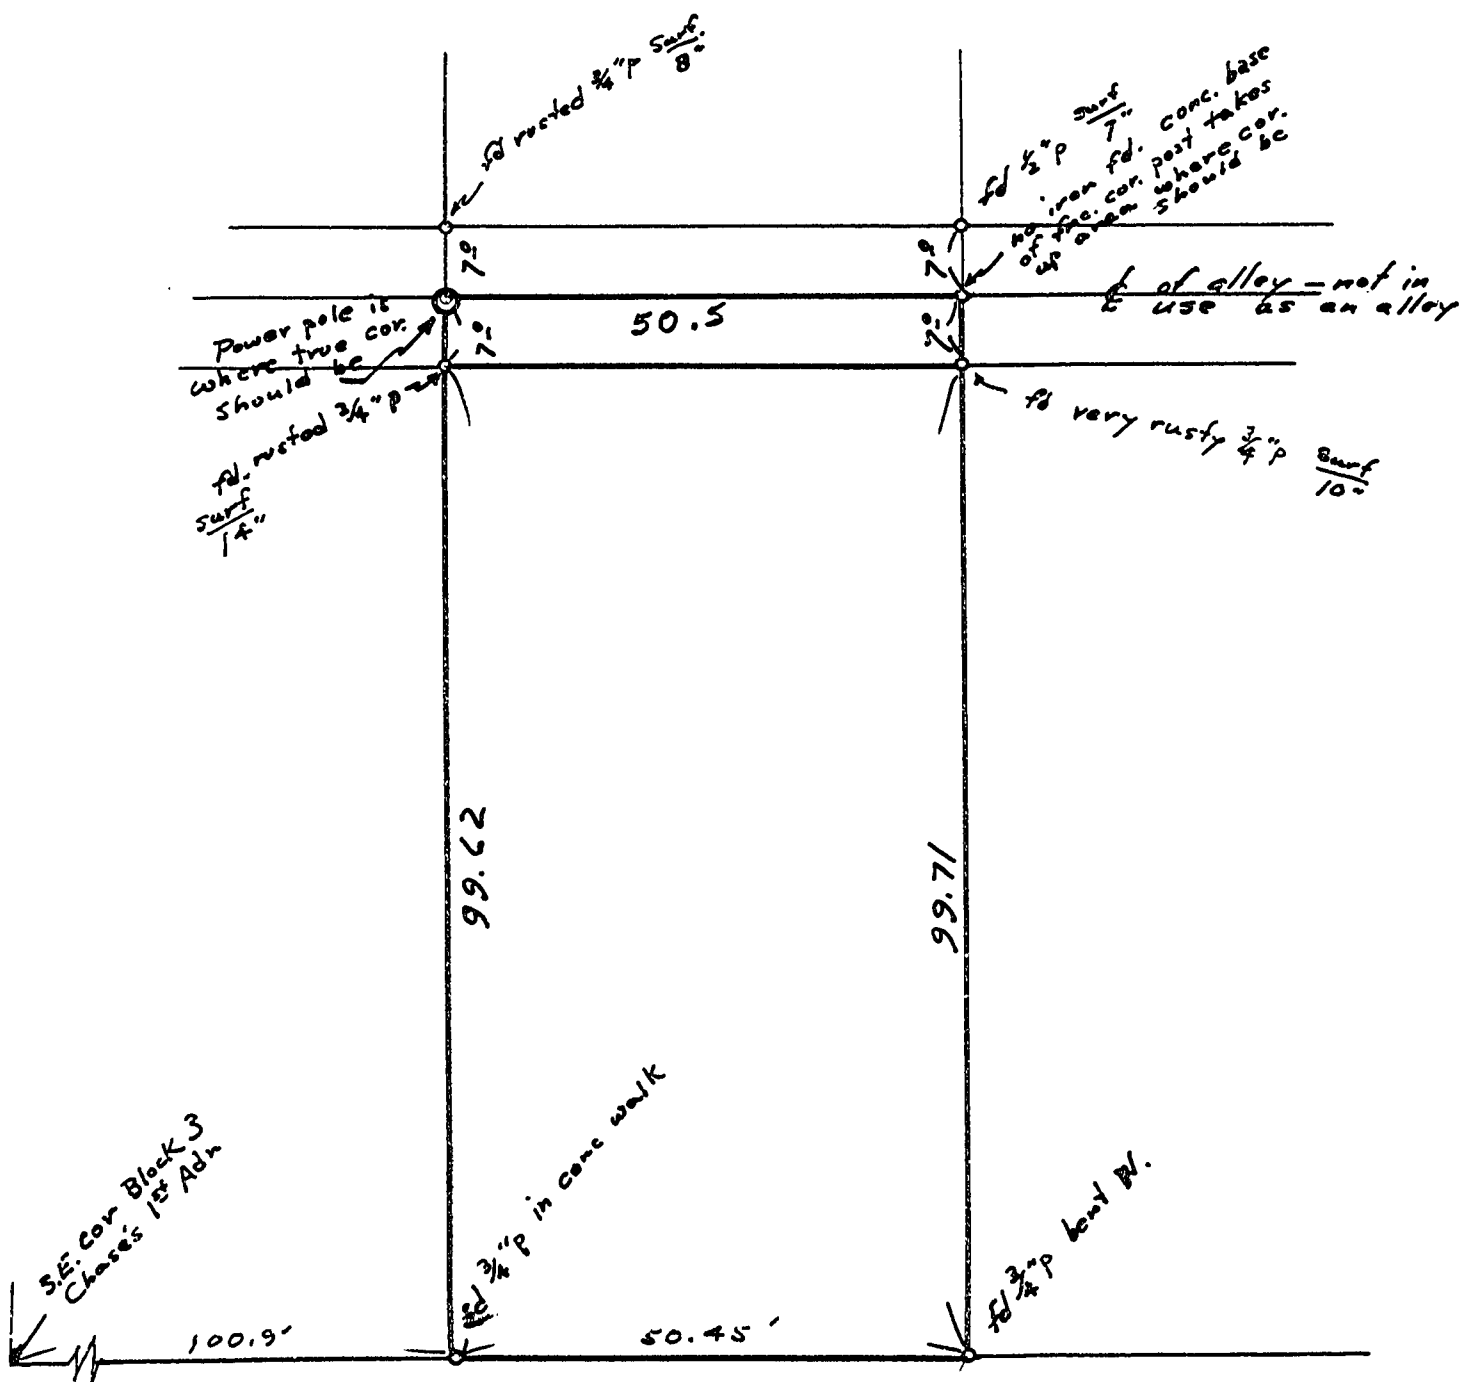

MRS. JOE BASSELIN

LOT 3 BLOCK 3, CHASE'S FIRST ADN. TO CORVALLIS

Scale: 1" = 20'

October 7, 1952

2427

REGISTERED
OREGON
LAND SURVEYOR

Martin L. Beyerlein

NOV. 5 1948
MARTIN L. BEYERLEIN
247

Deq. C. S.

MRS. JOE BASSELIN
LOT 3 BLOCK 3, CHASE'S FIRST ADM. TO CORVALLIS

Scale: 1" = 20'

October 7, 1952

2427

REGISTERED
OREGON
LAND SURVEYOR

Martin L. Beyerlein

NOV. 5, 1948
MARTIN L. BEYERLEIN
247