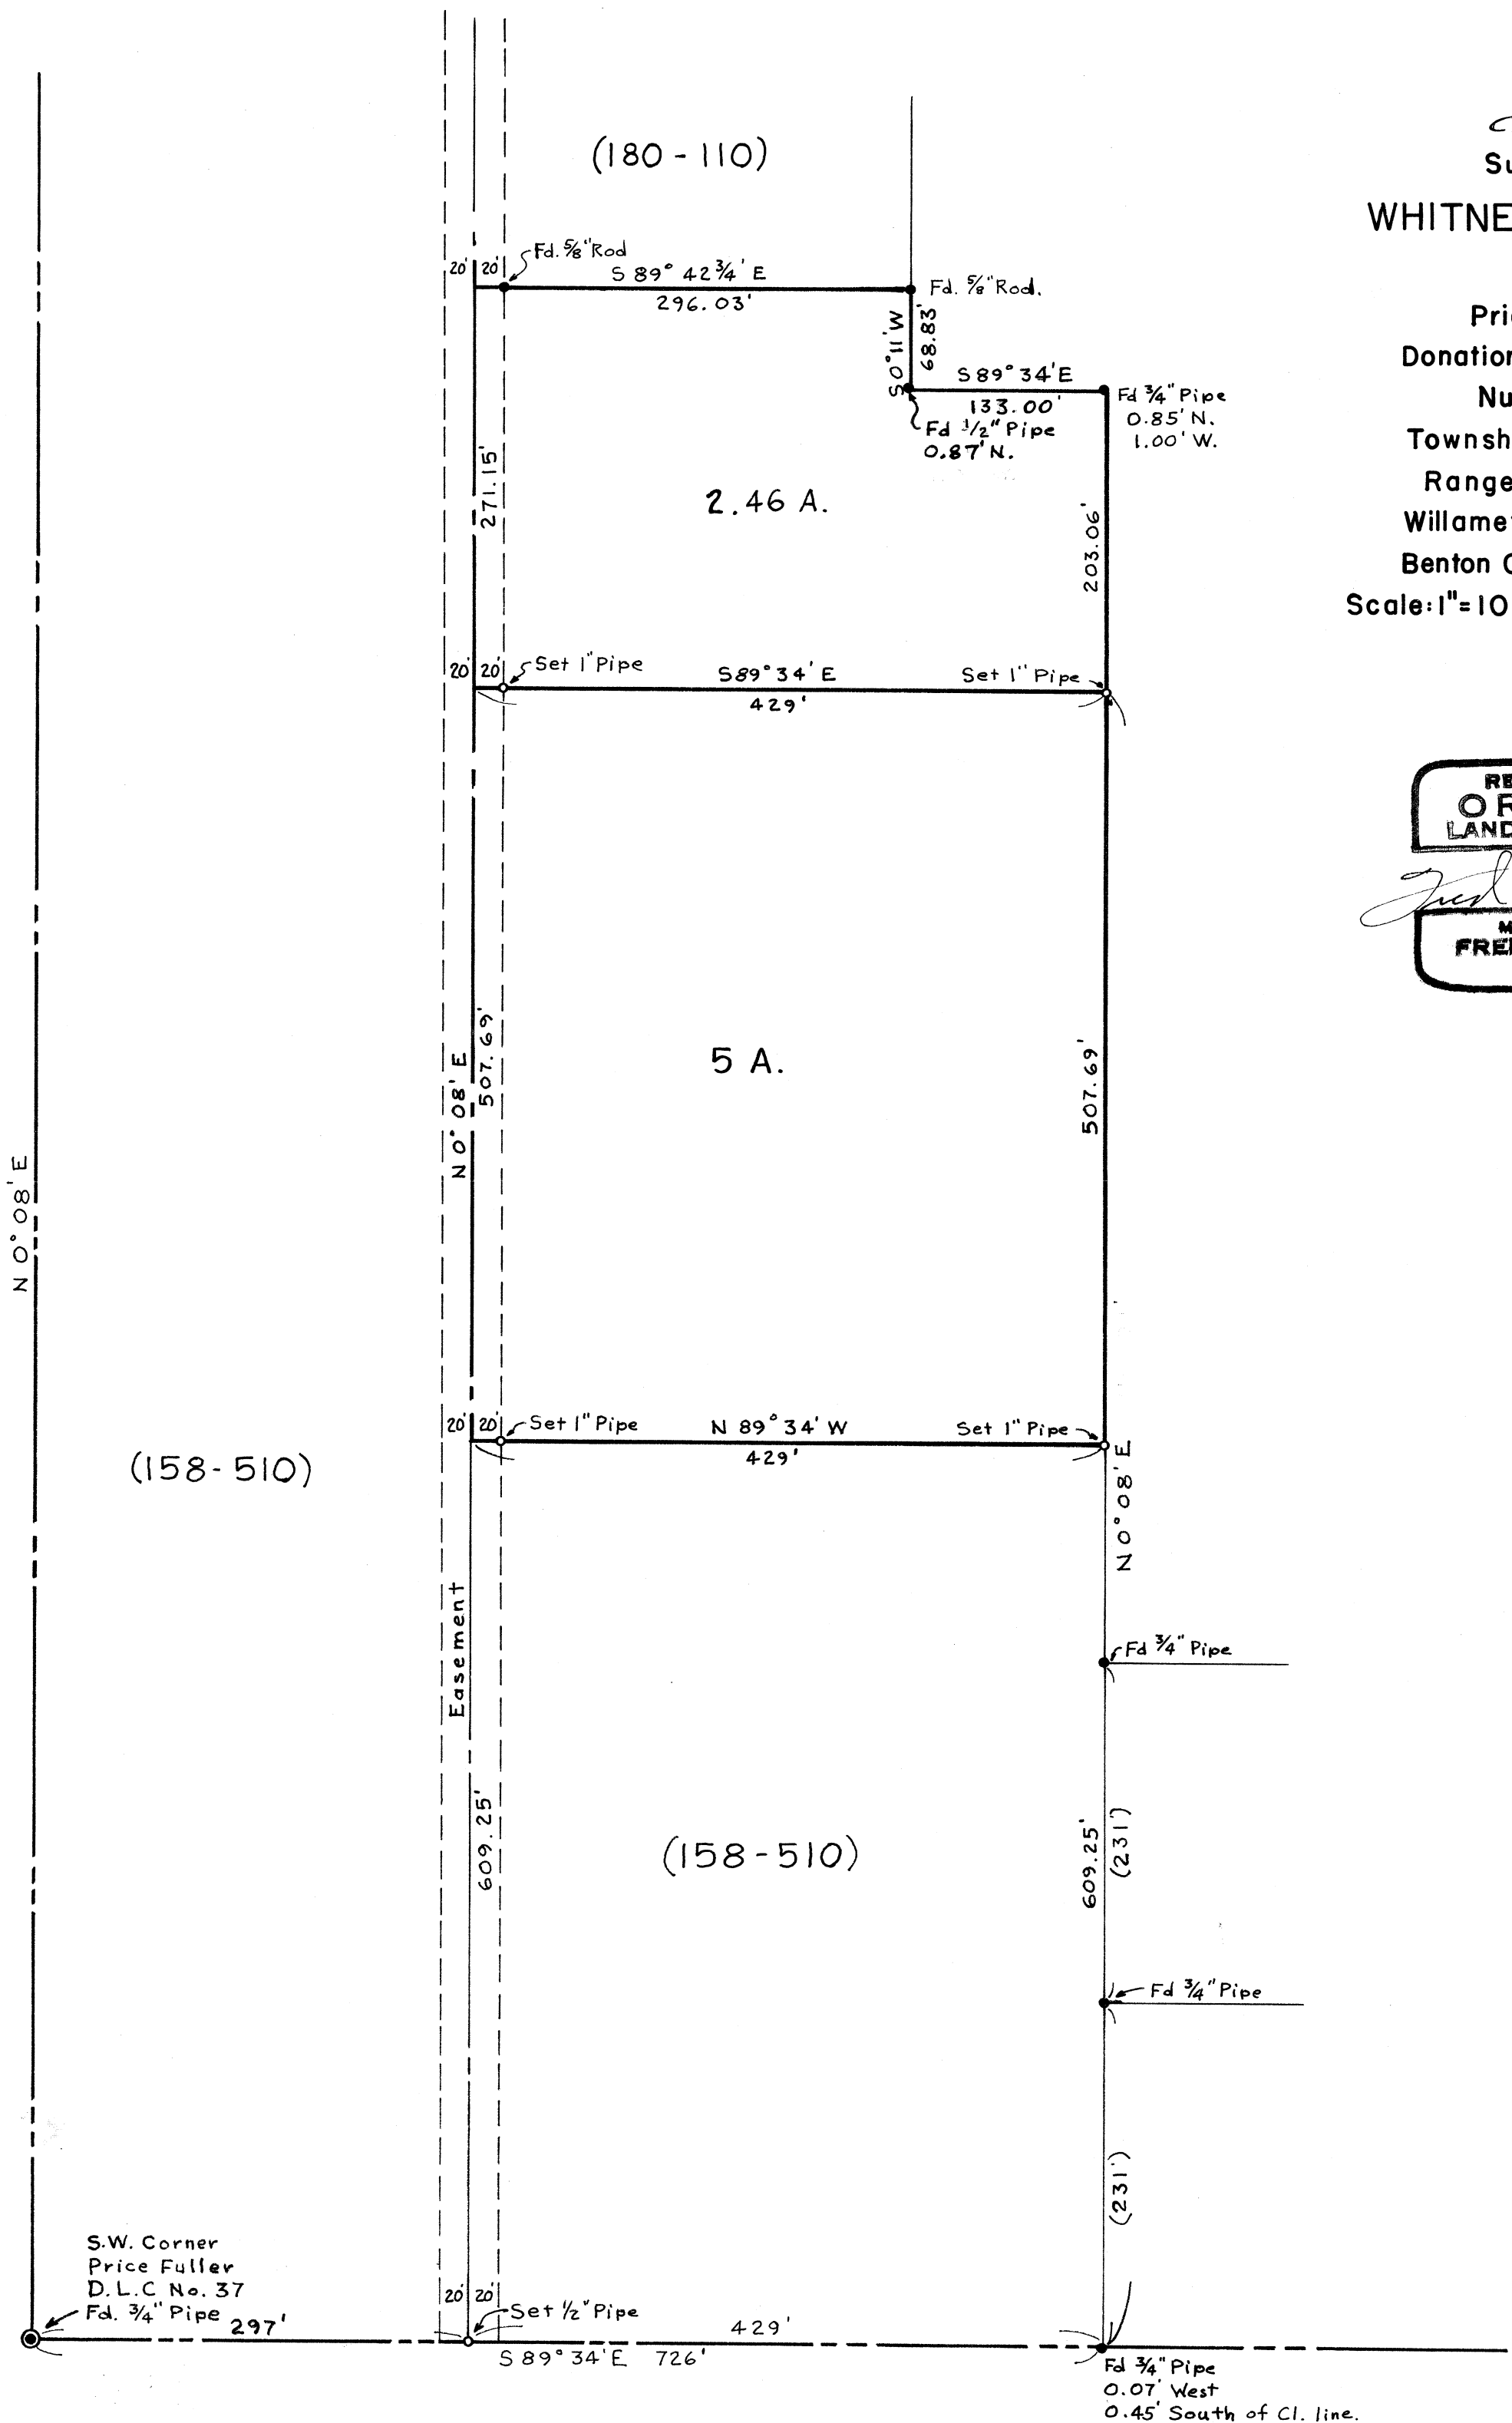

C.S. 3817
Survey For
WHITNEY DOWNING
In the
Price Fuller
Donation Land Claim
Number 37
Township 11 South,
Range 5 West of
Willamette Meridian
Benton County, Oregon
Scale: 1"=100' 6 April, 1963

REGISTERED
OREGON
LAND SURVEYOR

Fred I. Lemke
MAY 2, 1966
FRED I. LEMKE
443

3817