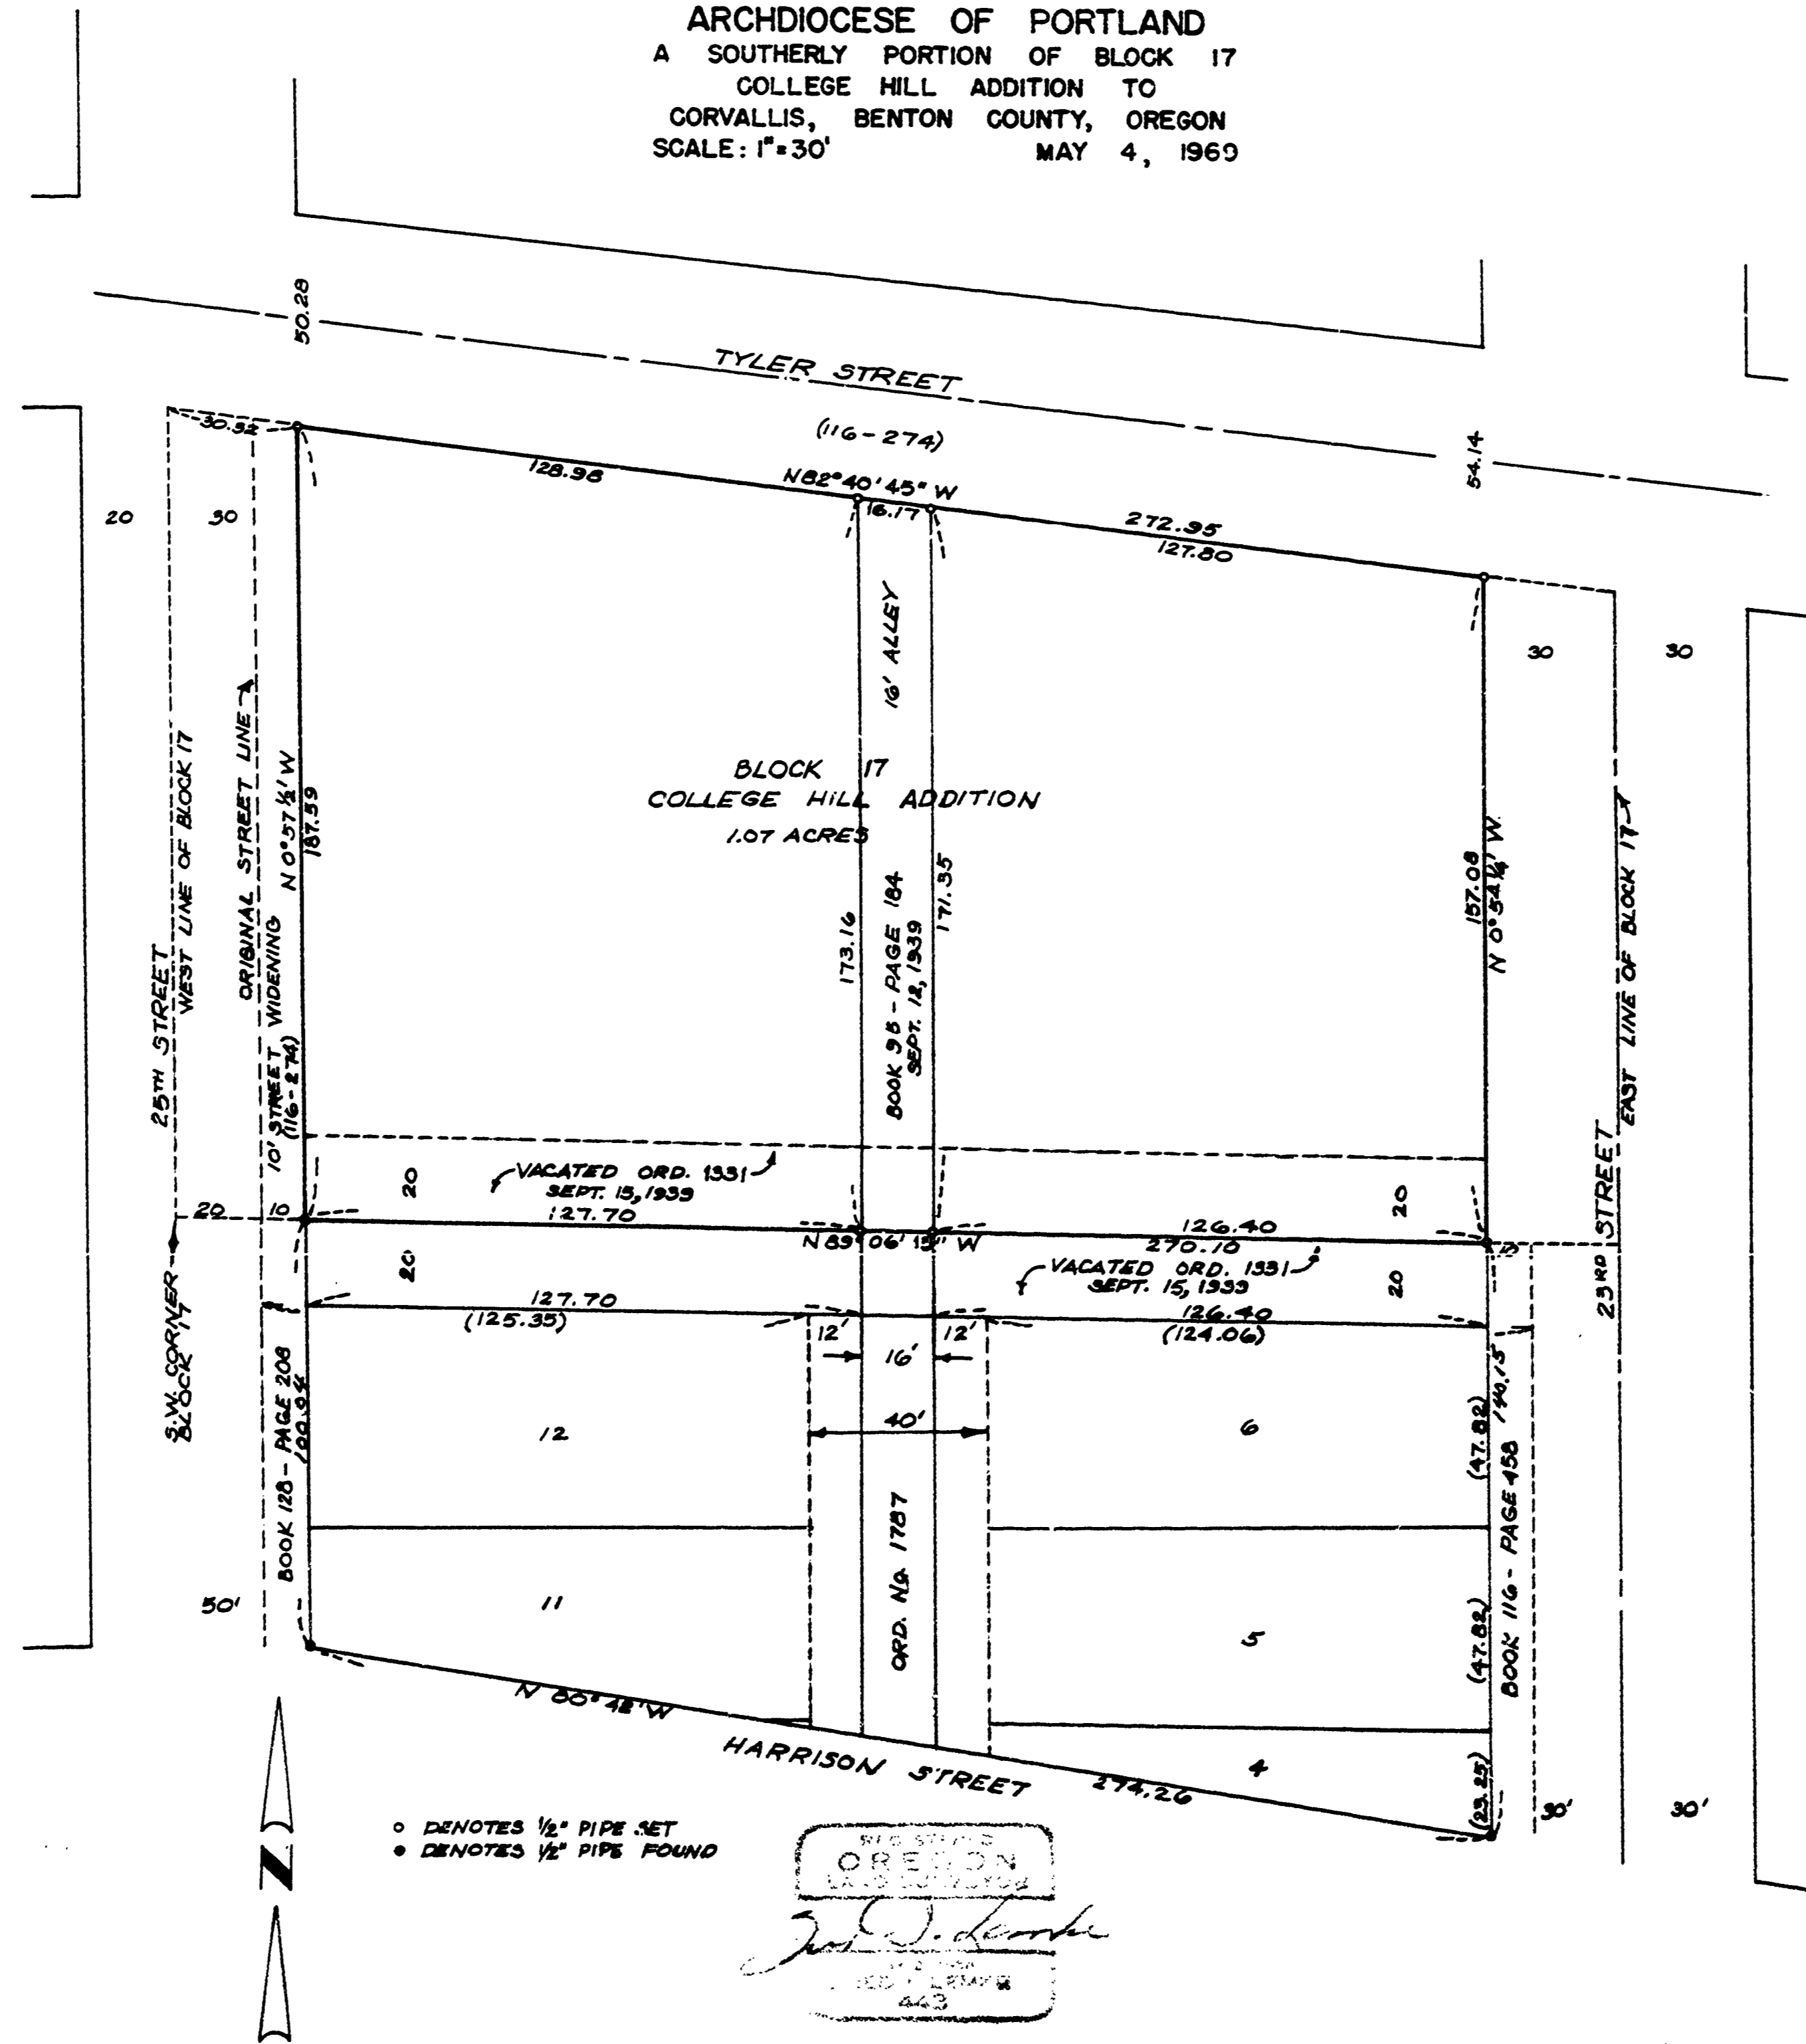

4753

4753

4753
 SURVEY FOR
 ARCHDIOCESE OF PORTLAND
 A SOUTHERLY PORTION OF BLOCK 17
 COLLEGE HILL ADDITION TO
 CORVALLIS, BENTON COUNTY, OREGON
 SCALE: 1"=30' MAY 4, 1969

4753