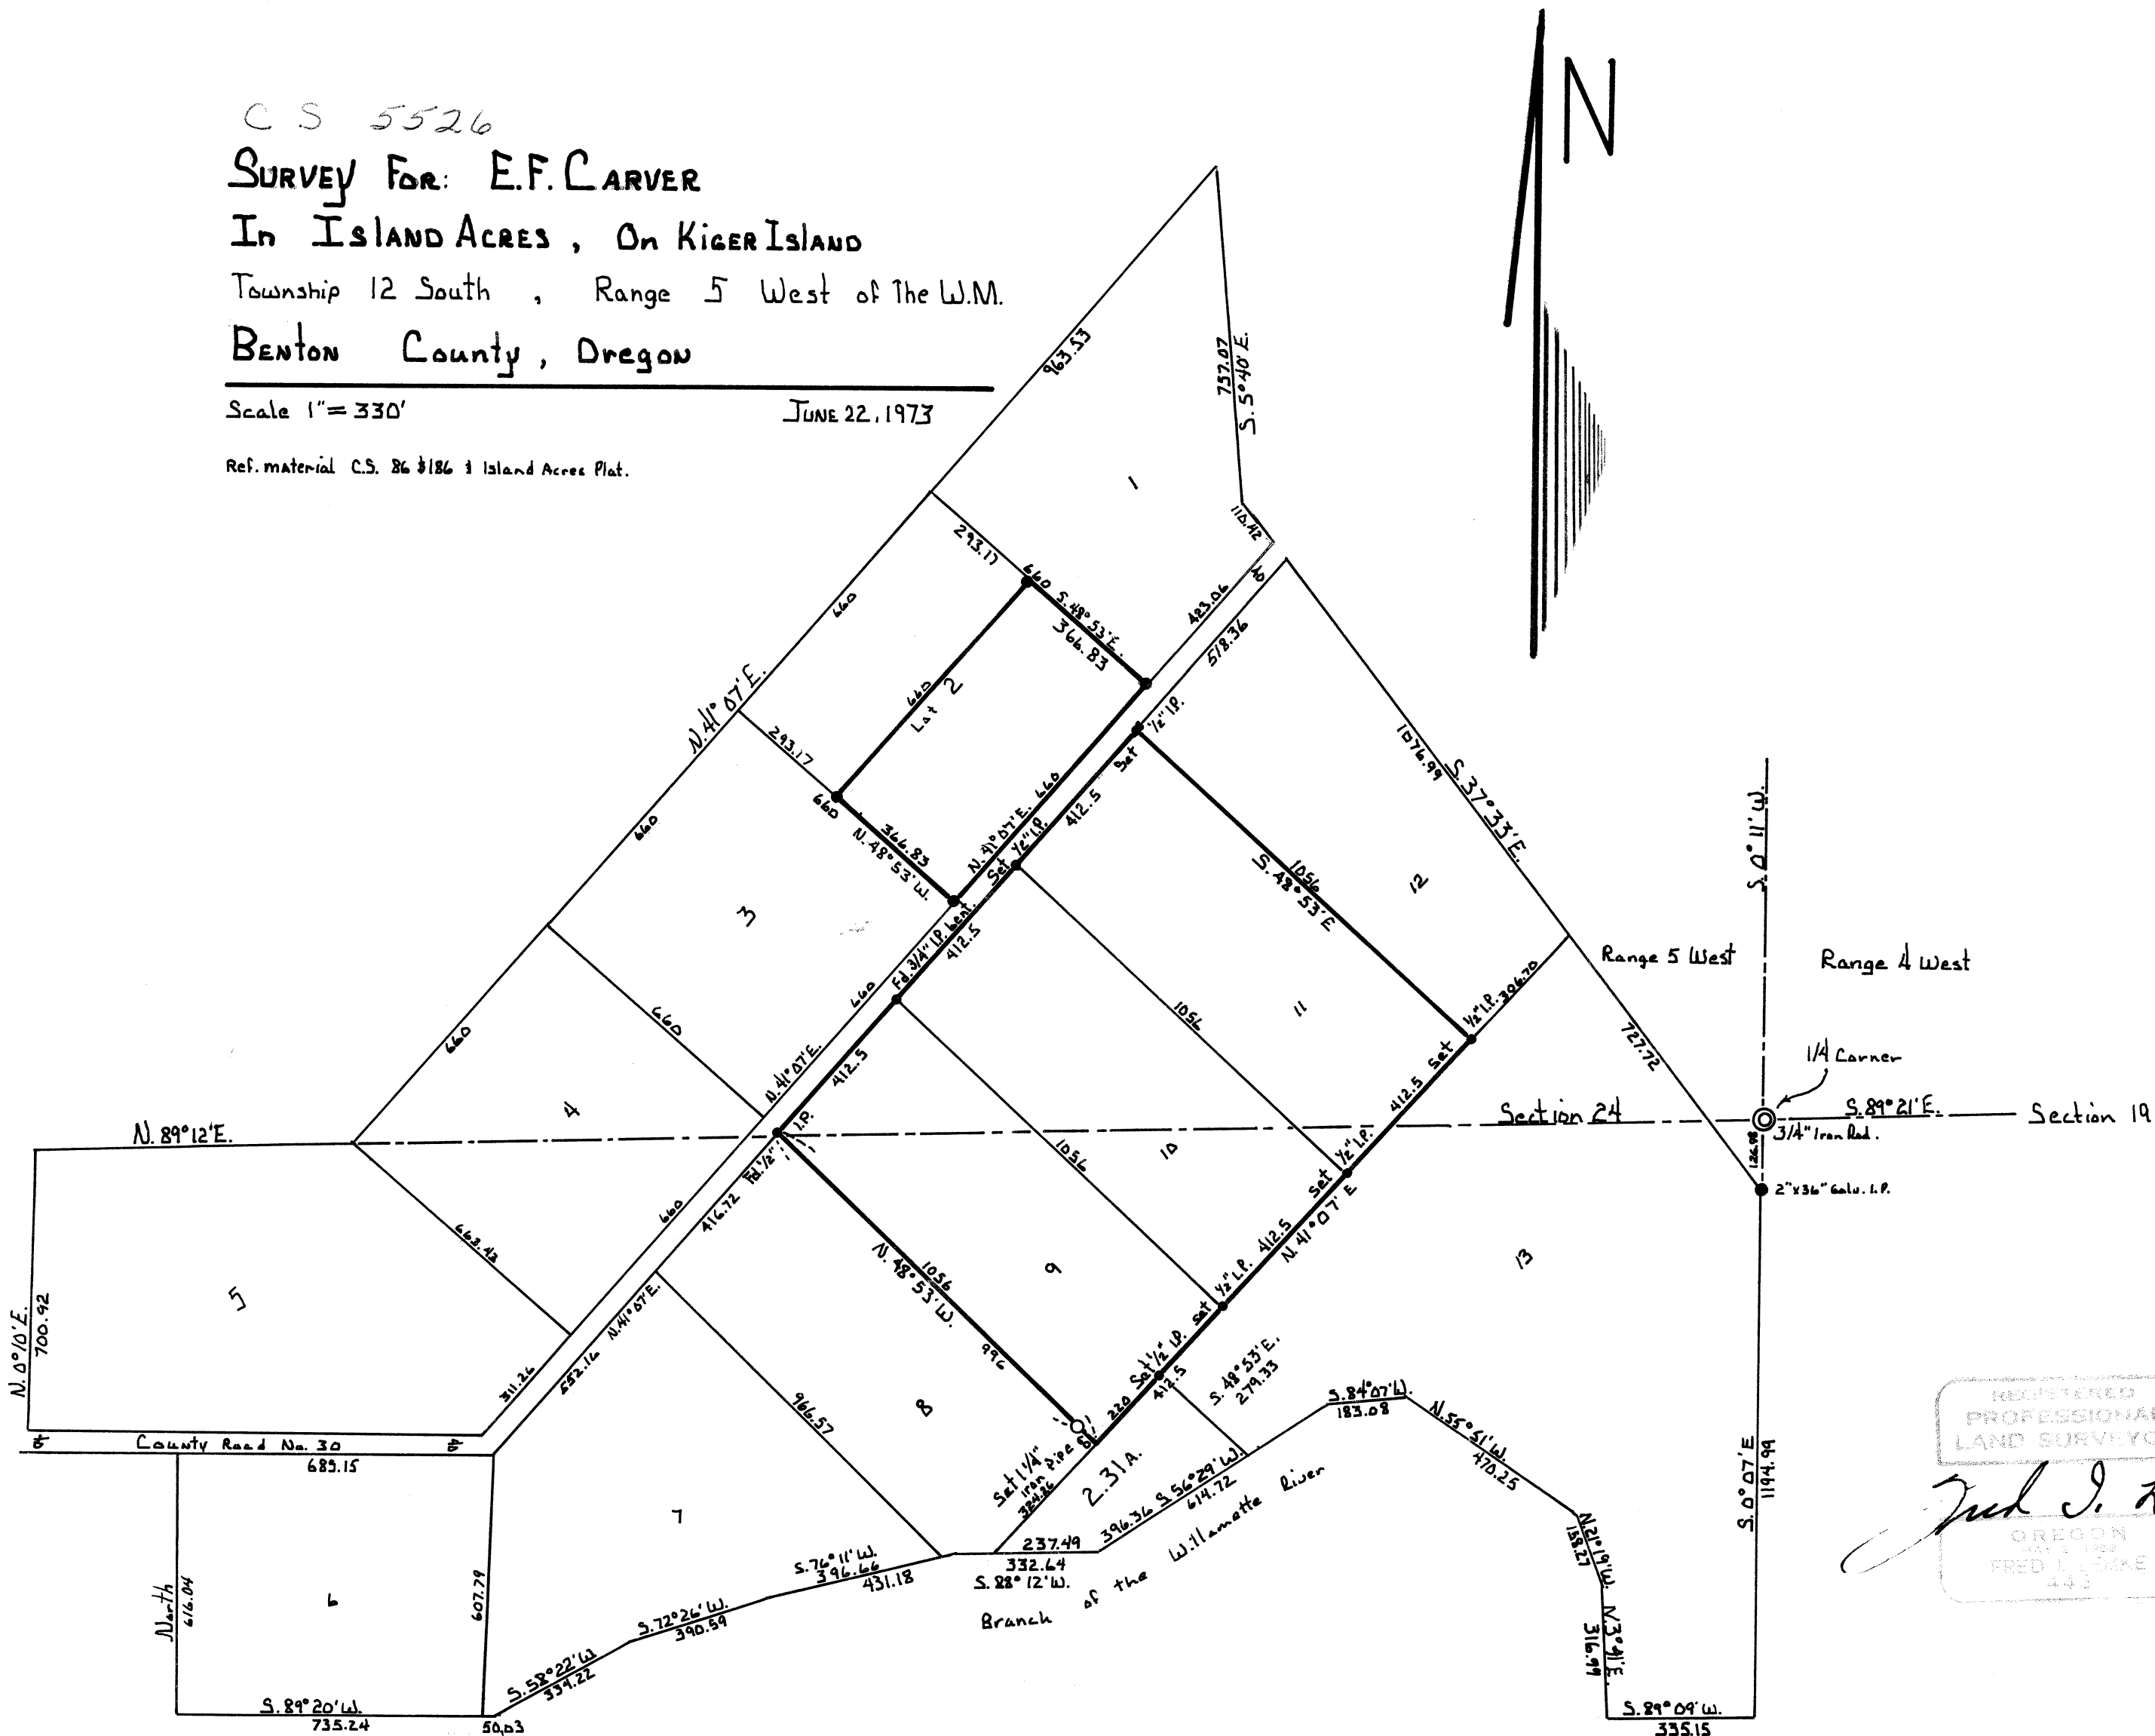

C S 5526
SURVEY FOR: E.F. CARVER

In ISLAND ACRES, On Kiger Island

Township 12 South, Range 5 West of The W.M.

Benton County, Oregon

Scale 1" = 330'

JUNE 22, 1973

Ref. material C.S. 86 & 186 & Island Acres Plat.