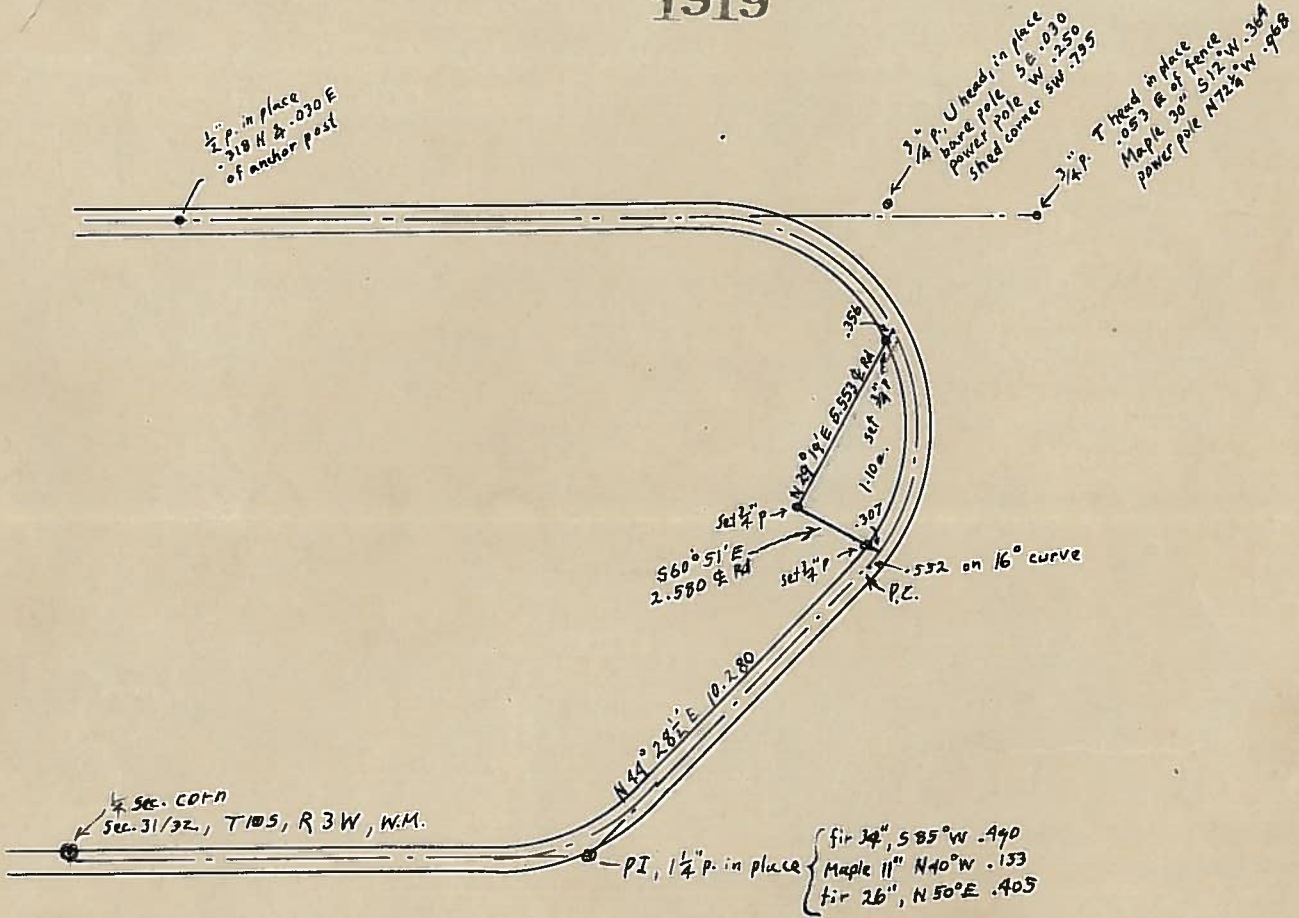

OTTO H. MEYER
CIVIL ENGINEER
621 North 35th Street
CORVALLIS, OREGON

CS # 277

July 15, 1947

1919

1" = 5 chains

OTTO H. MEYER
 CIVIL ENGINEER
 621 North 35th Street
 CORVALLIS, OREGON

CS # 277

July 15, 1947

1919

1" = 5 chains