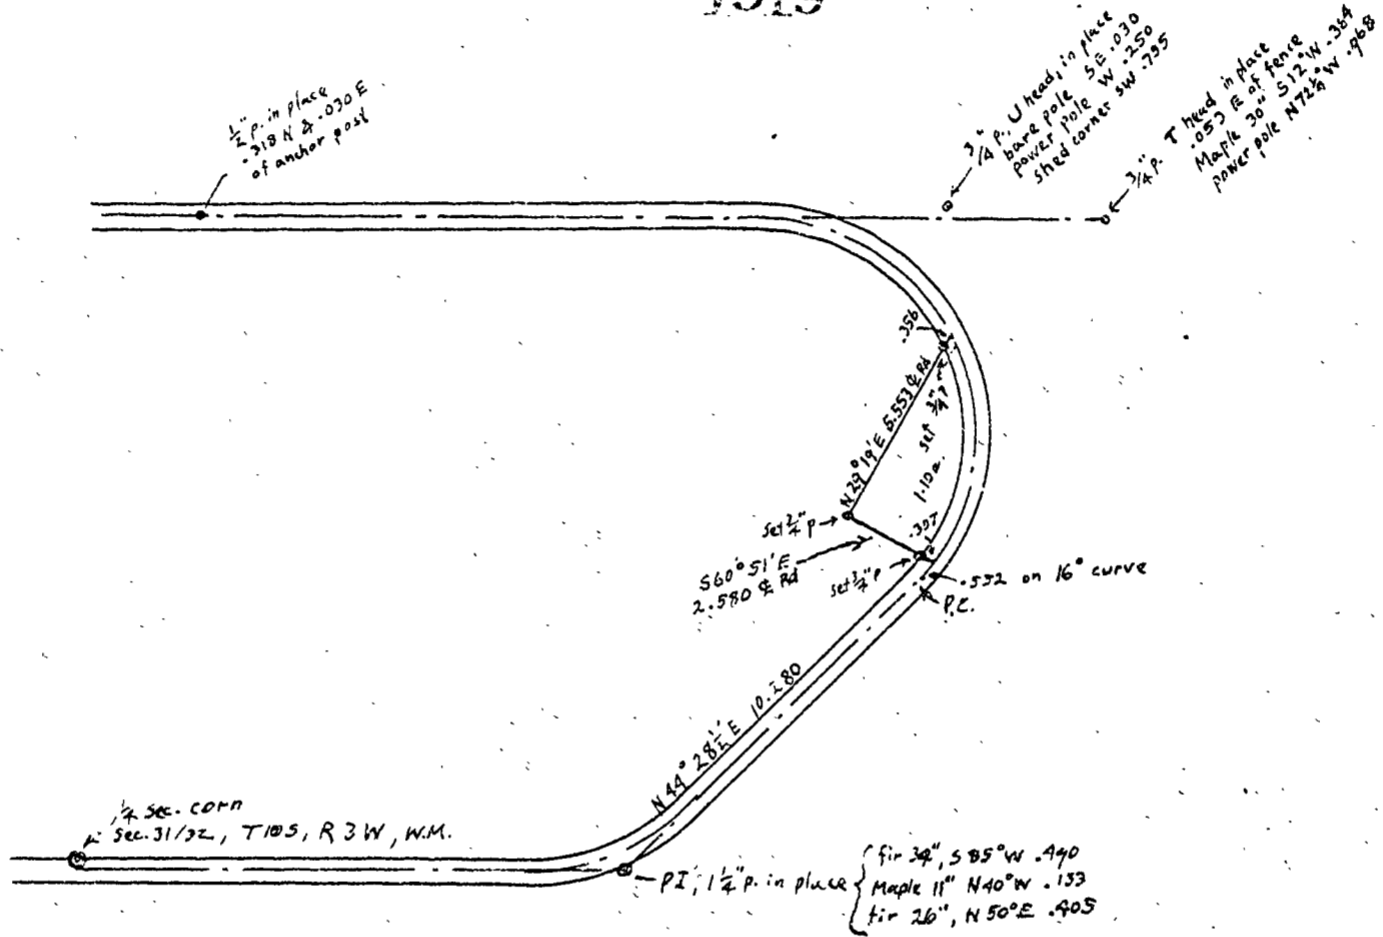

OTTO H. MEYER
CIVIL ENGINEER
621 North 35th Street
CORVALLIS, OREGON

CS # 277

July 15, 1947

1919

1" = 5 chains

OTTO H. MEYER
 CIVIL ENGINEER
 621 North 35th Street
 CORVALLIS, OREGON

CS # 277

July 15, 1947

1919

1" = 5 chains