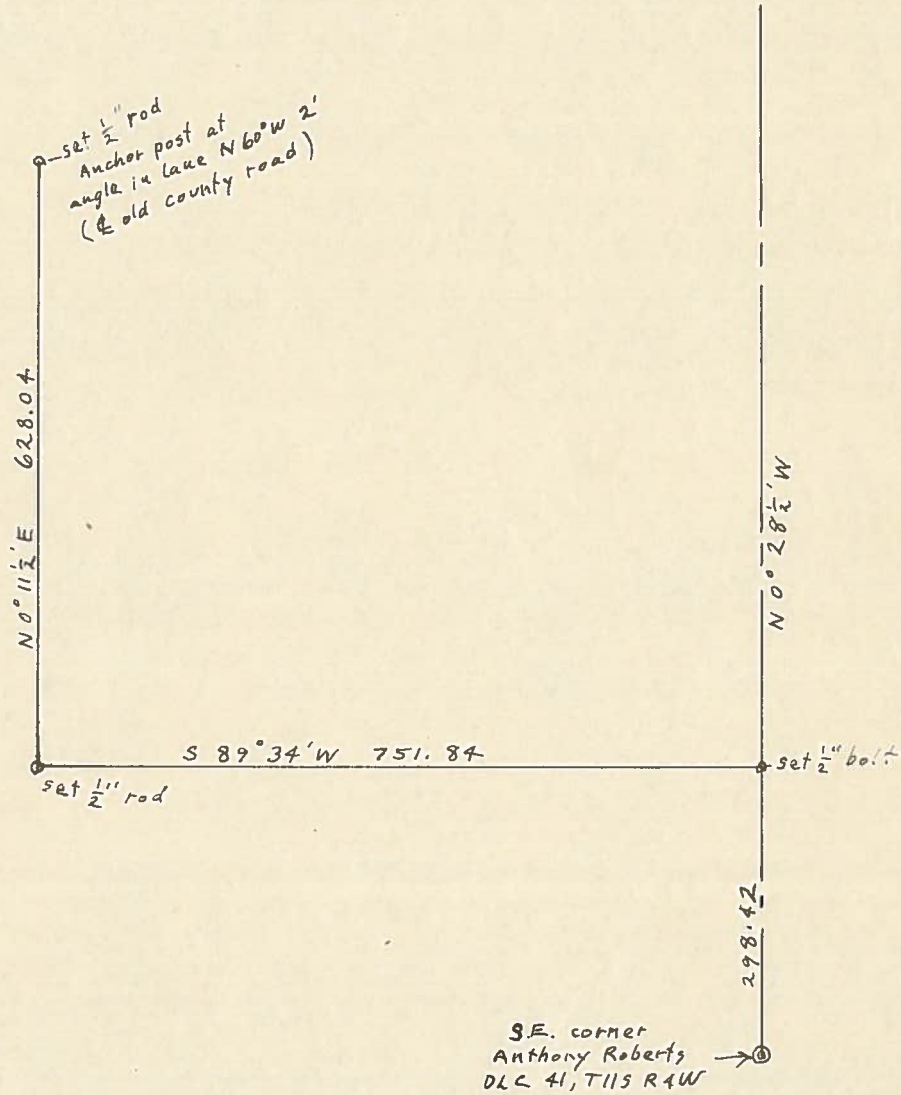

OTTO H. MEYER
CIVIL ENGINEER
621 North 35th Street
CORVALLIS, OREGON

Sept. 26, 1948

2048

OTTO H. MEYER
CIVIL ENGINEER
621 North 35th Street
CORVALLIS, OREGON

Sept. 26, 1948

2048

1" = 200'