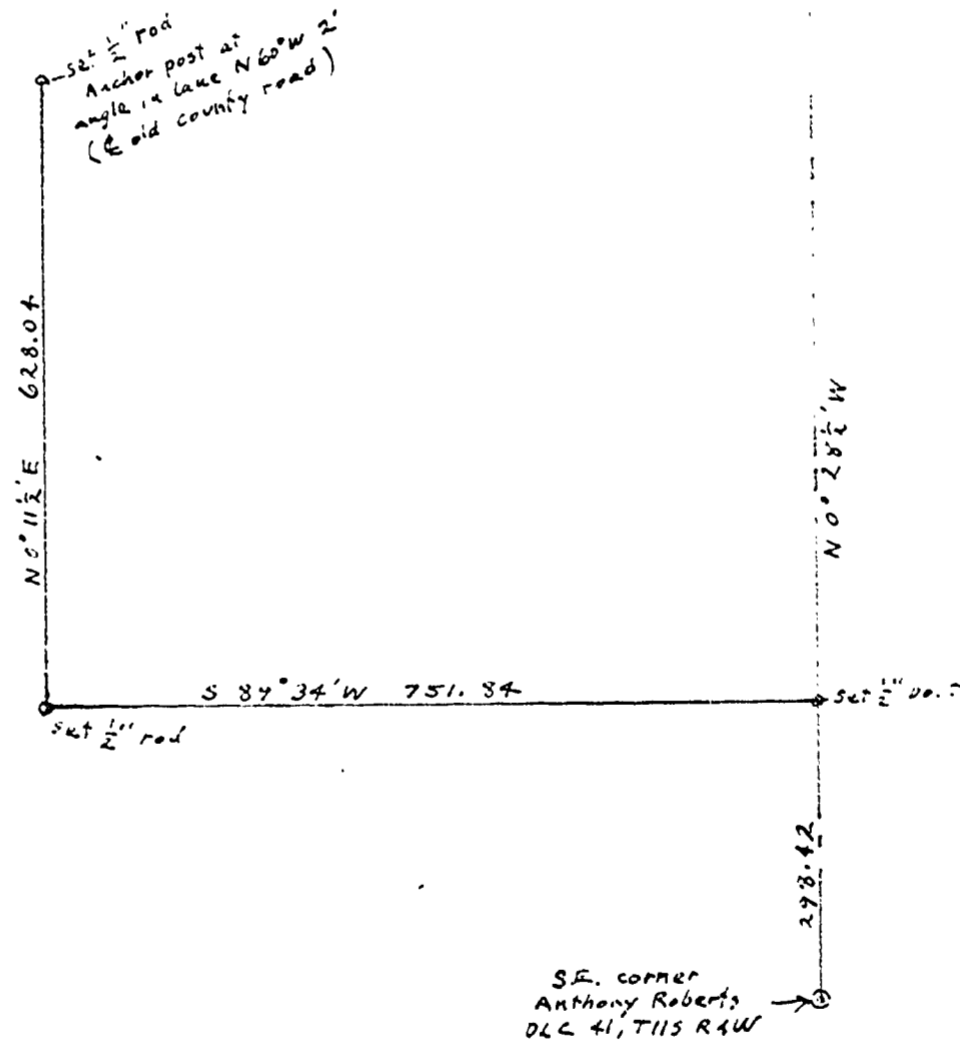

OTTO H. MEYER
CIVIL ENGINEER
621 North 35th Street
CORVALLIS, OREGON

Sept. 26, 1948

2048

OTTO H. MEYER
CIVIL ENGINEER
621 North 35th Street
CORVALLIS, OREGON

Sept. 26, 1948

2048

1" = 200'