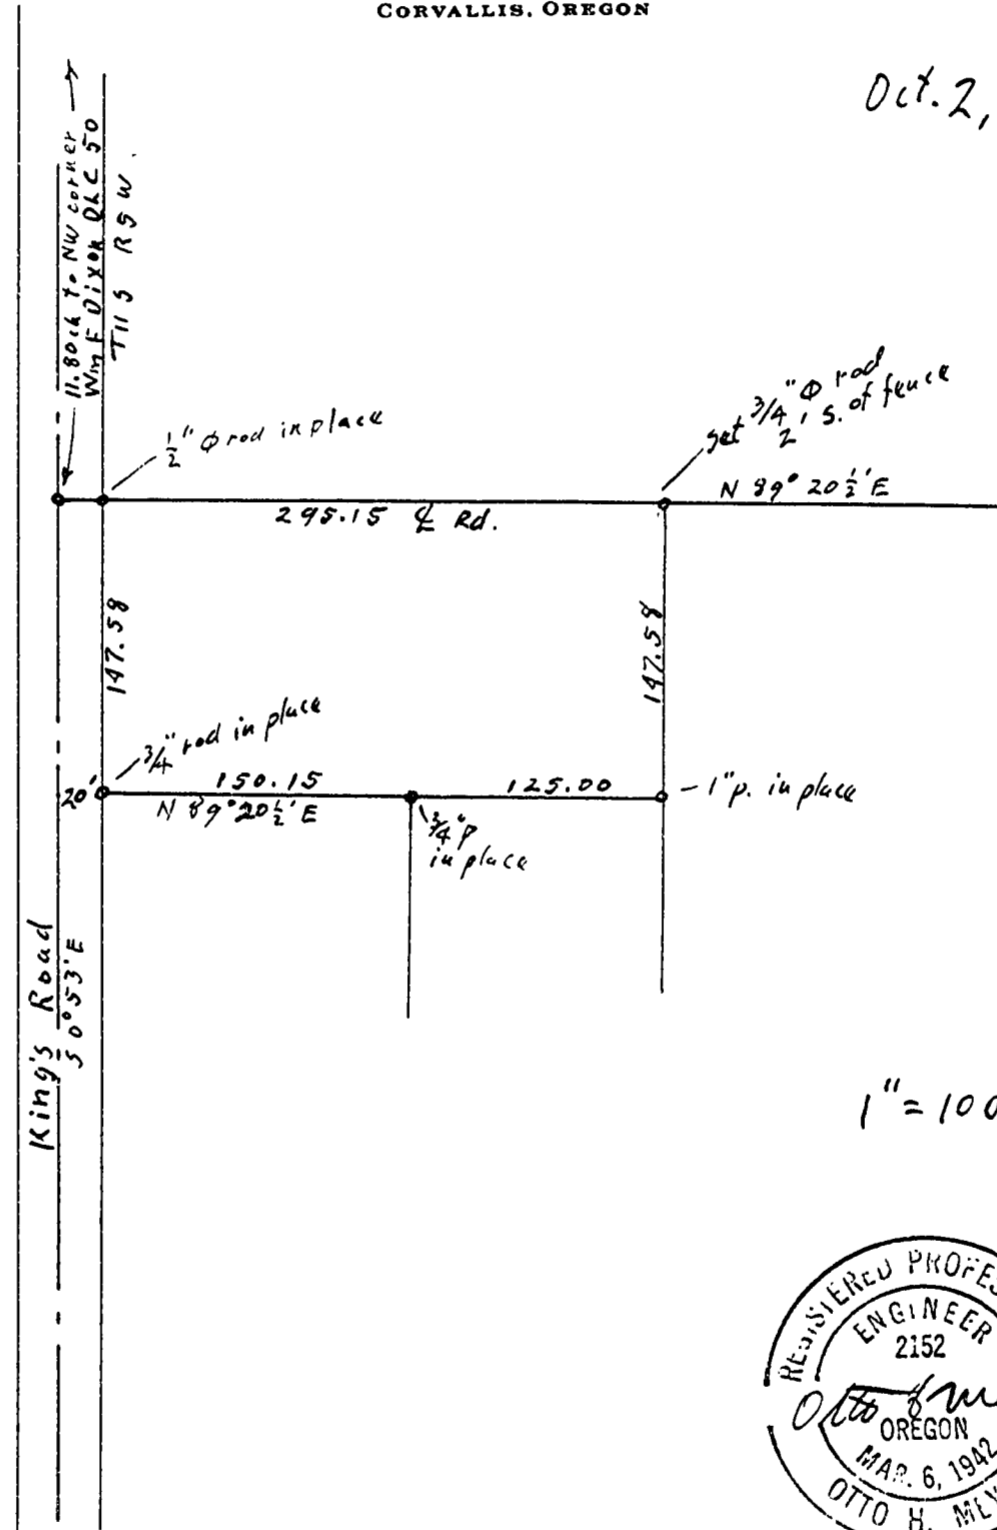

OTTO H. MEYER
CIVIL ENGINEER
621 North 35th Street
CORVALLIS, OREGON

2143

Oct. 2, 1949

OTTO H. MEYER
CIVIL ENGINEER
621 North 85th Street
CORVALLIS, OREGON

2143

Oct. 2, 1949