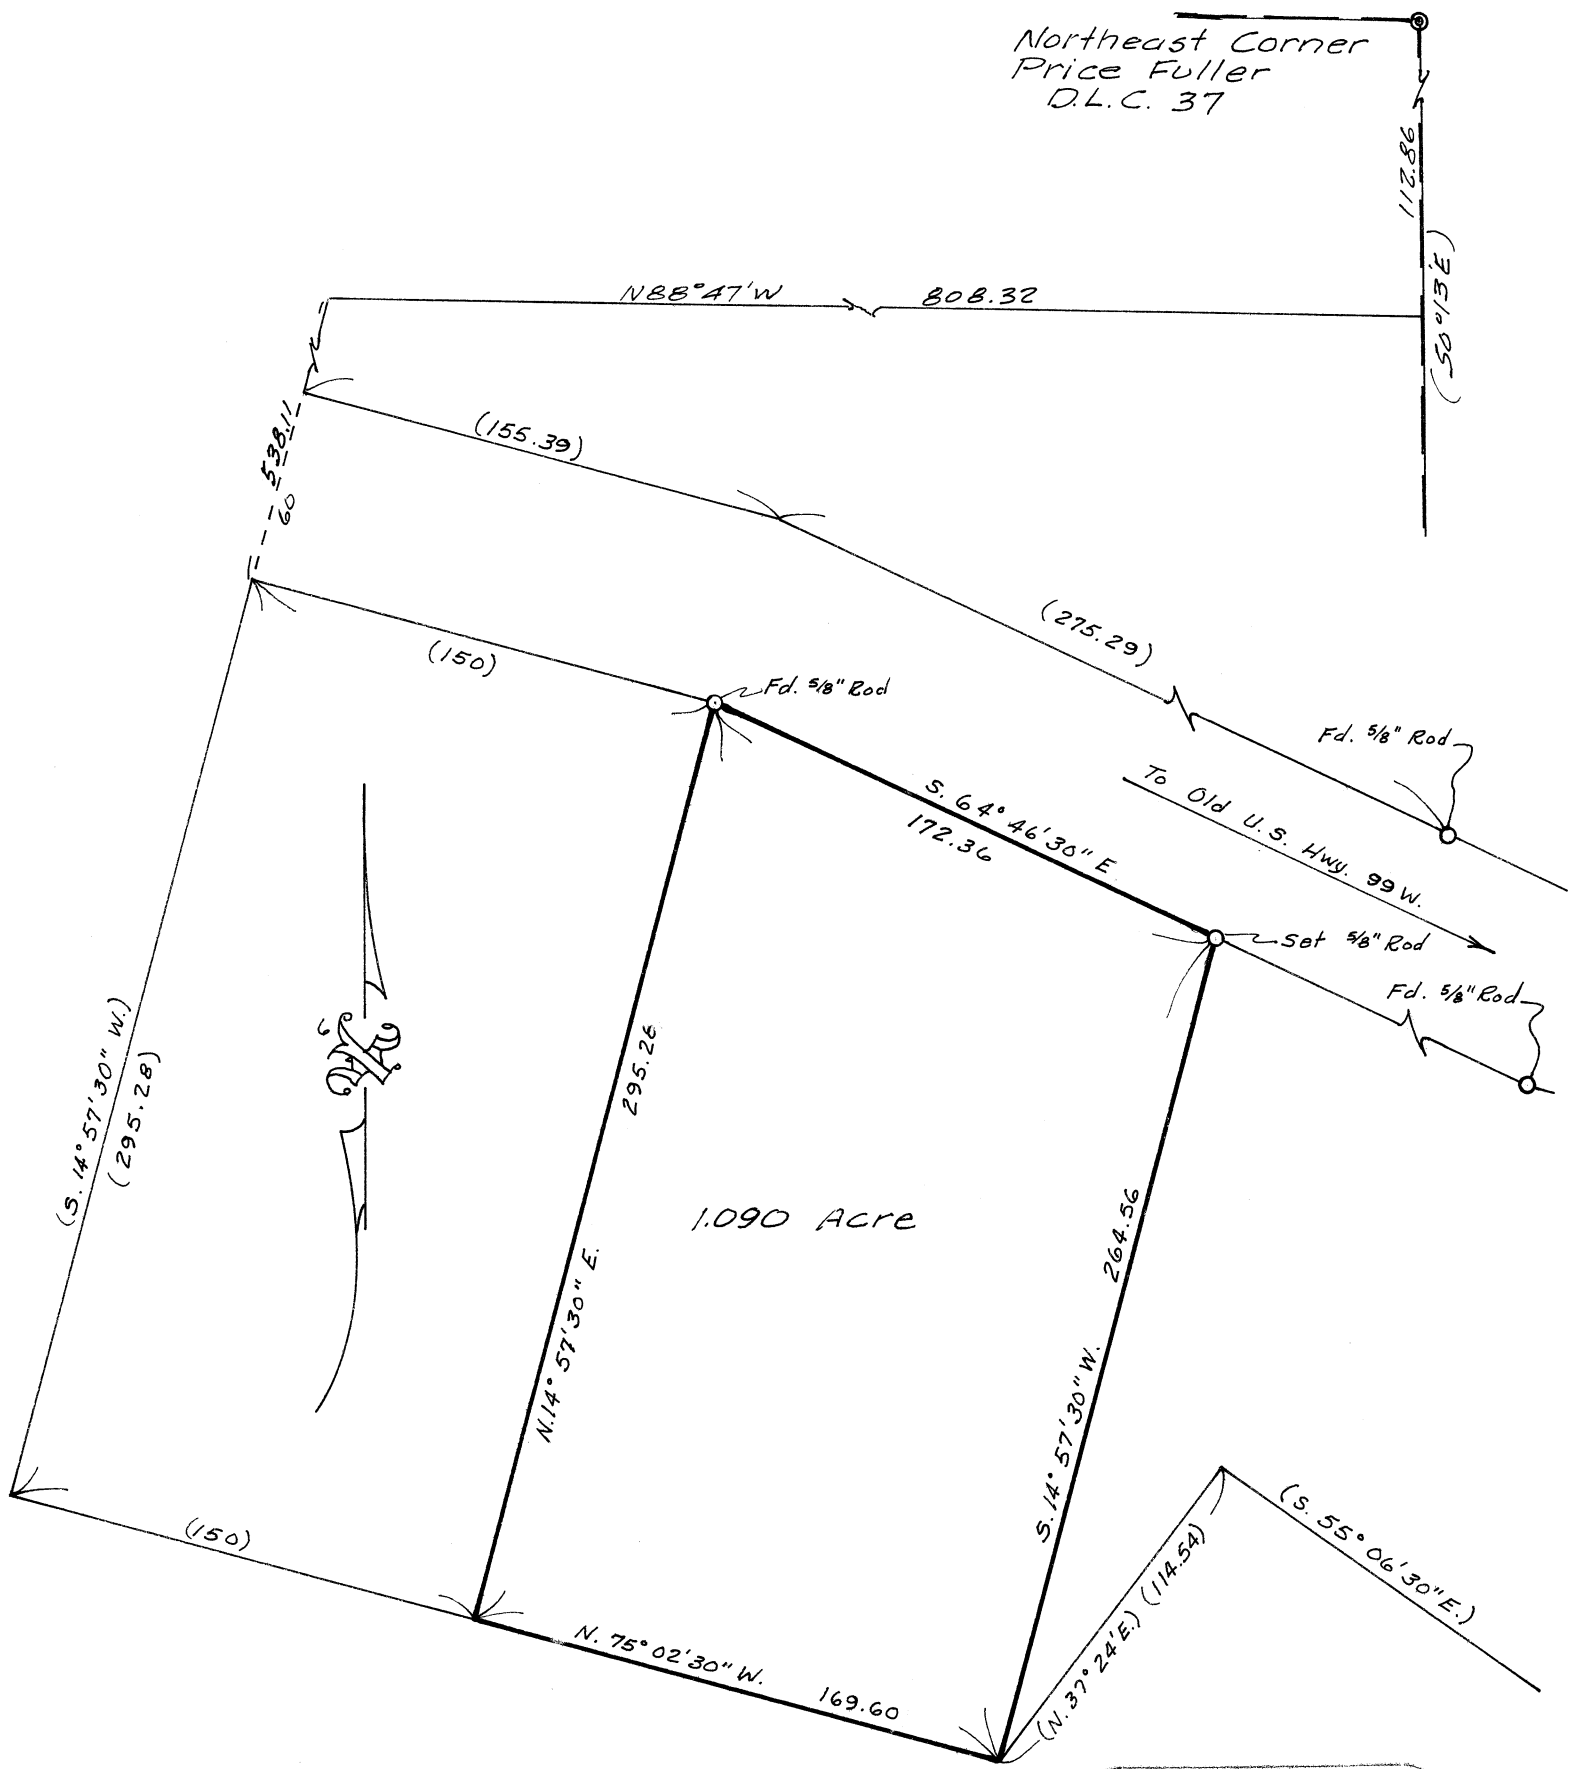

Northeast Corner
Price Fuller
D.L.C. 37

REGISTERED
OREGON
 LAND SURVEYOR
Verle C. Moore
 MAY 13, 1960
VERLE C. MOORE
 501

4948

RECORD OF SURVEY
FOR
ROBERT CANFIELD
IN THE

PRICE FULLER D.L.C. 37, T.11 S., R.5 W., W.B. & M.
BENTON COUNTY, OREGON

SCALE: 1" = 60'

JUNE 29, 1970