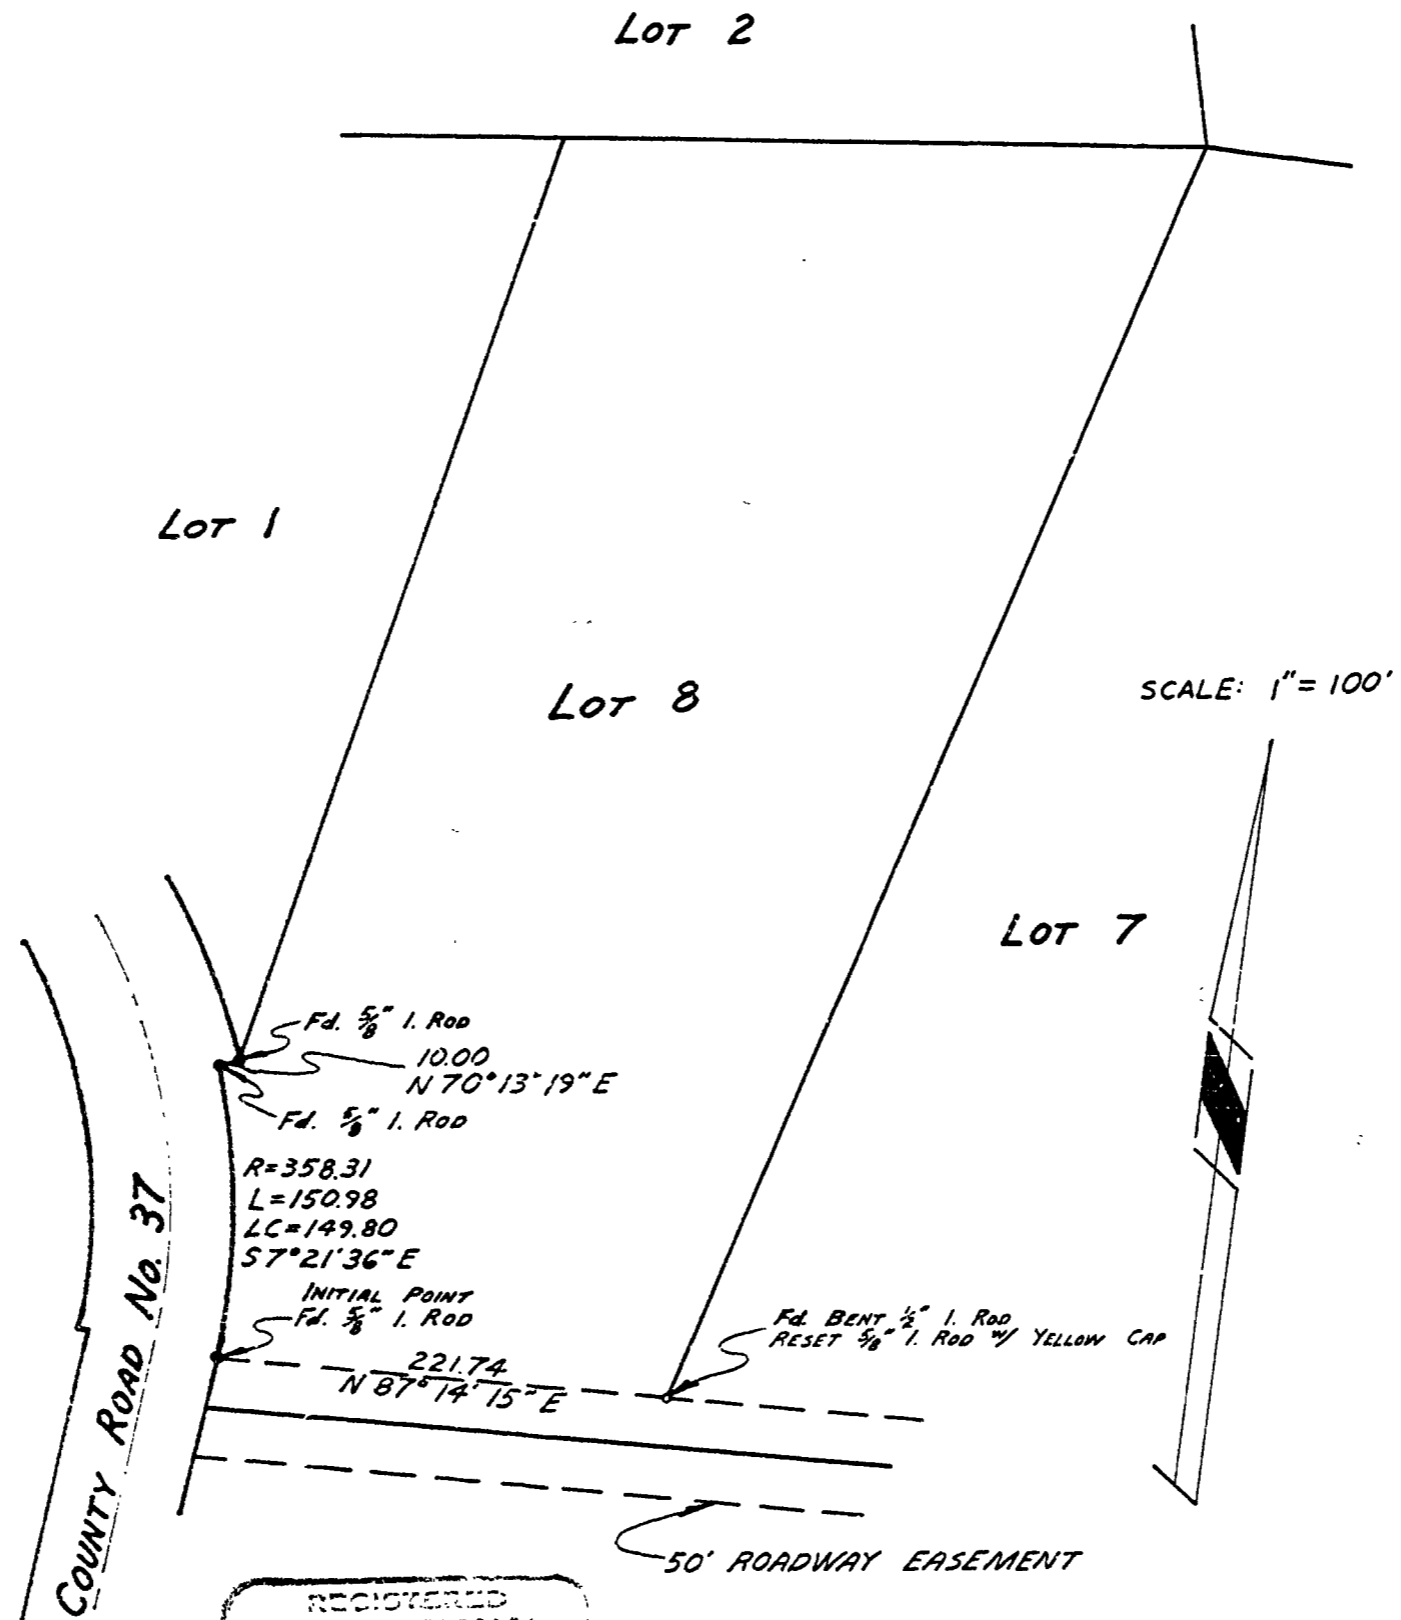

RECORD OF SURVEY

for GARY ENSCHEDE  
in LOT 8, FOREST SPRINGS ESTATES  
NW 1/4 Sec. 4, T. 11S., R. 5W., W.M.  
BENTON COUNTY, OREGON  
April 1978

00534  
5-17-78  
SHE 114

REGISTERED  
PROFESSIONAL  
LAND SURVEYOR